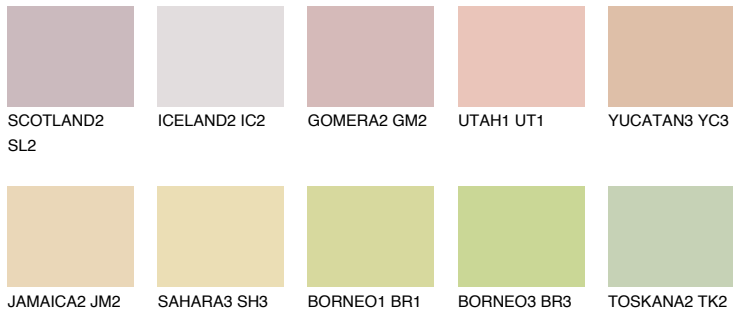

COLOUR DETAILS

ALGARVE3 AV3

64% TSR 60%

Matching colours

COLOURS

INTENSE

For more information on plasters and paints, go to www.ceresit.ee

*The presented colours refer to plasters and paints offered by Ceresit. Due to the use of digital techniques, the presented colours might not represent the original ones, thus they cannot be considered as a reliable colour presentation. We recommend checking the authentic colour samples.