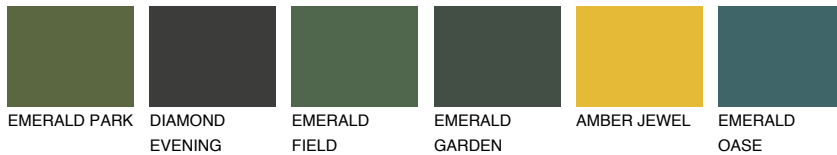

COLOUR DETAILS

ALGARVE3 AV3

64% TSR 60%

Matching colours

COLOURS

INTENSE

For more information on plasters and paints, go to www.ceresit.ee

*The presented colours refer to plasters and paints offered by Ceresit. Due to the use of digital techniques, the presented colours might not represent the original ones, thus they cannot be considered as a reliable colour presentation. We recommend checking the authentic colour samples.