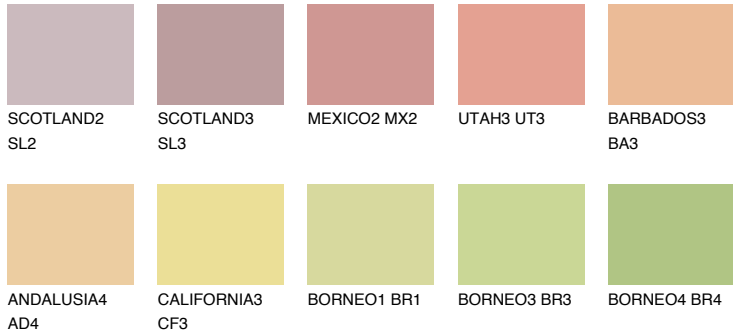

COLOUR DETAILS

ALGARVE4 AV4

56% **TSR** 59%

Matching colours

COLOURS

INTENSE

For more information on plasters and paints, go to www.ceresit.ee

*The presented colours refer to plasters and paints offered by Ceresit. Due to the use of digital techniques, the presented colours might not represent the original ones, thus they cannot be considered as a reliable colour presentation. We recommend checking the authentic colour samples.