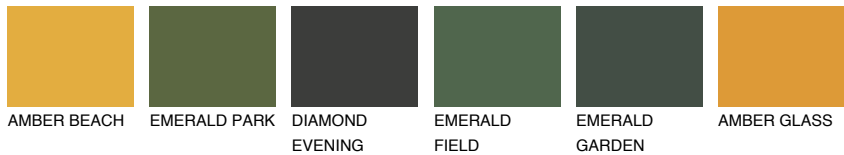

COLOUR DETAILS

ALGARVE4 AV4

56% **TSR** 59%

Matching colours

COLOURS

INTENSE

For more information on plasters and paints, go to www.ceresit.ee

*The presented colours refer to plasters and paints offered by Ceresit. Due to the use of digital techniques, the presented colours might not represent the original ones, thus they cannot be considered as a reliable colour presentation. We recommend checking the authentic colour samples.