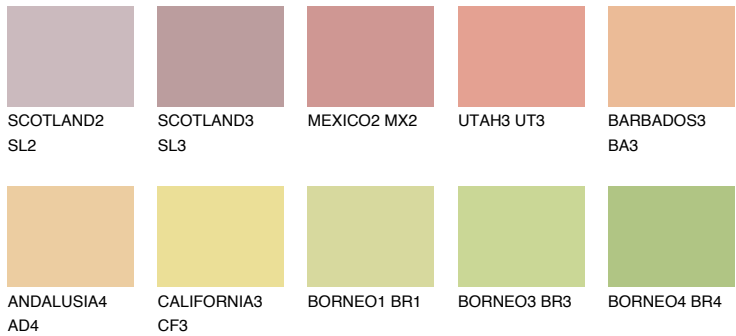

COLOUR DETAILS

ALGARVE4 AV4

56% **TSR** 59%

Matching colours

COLOURS

INTENSE

For more information on plasters and paints, go to www.ceresit.ee

*The presented colours refer to plasters and paints offered by Ceresit. Due to the use of digital techniques, the presented colours might not represent the original ones, thus they cannot be considered as a reliable colour presentation. We recommend checking the authentic colour samples.