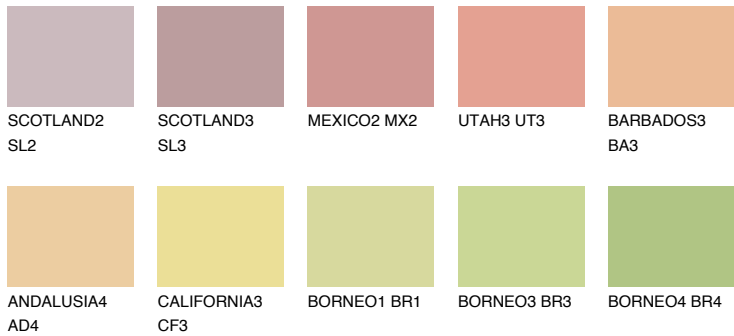

# COLOUR DETAILS

## ALGARVE4 AV4

56% **TSR** 59%

### Matching colours

#### COLOURS