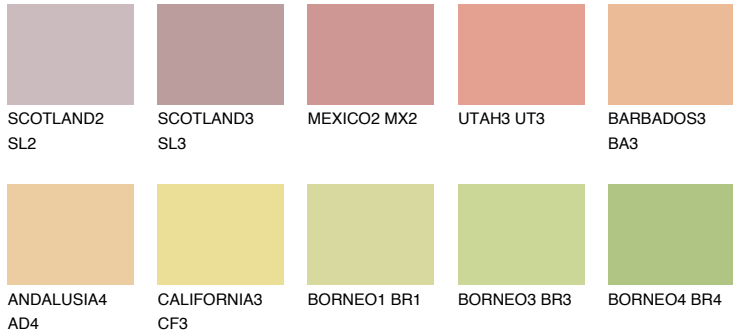

# COLOUR DETAILS

## ALGARVE4 AV4

56% **TSR** 59%

### Matching colours

#### COLOURS