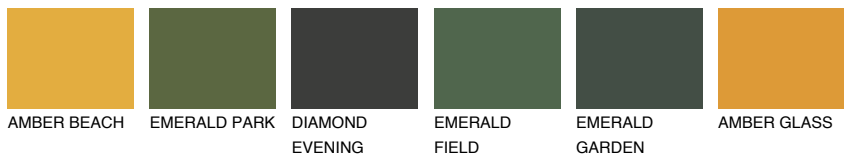

COLOUR DETAILS

ALGARVE4 AV4

56% **TSR** 59%

Matching colours

COLOURS

INTENSE

For more information on plasters and paints, go to www.ceresit.ee

*The presented colours refer to plasters and paints offered by Ceresit. Due to the use of digital techniques, the presented colours might not represent the original ones, thus they cannot be considered as a reliable colour presentation. We recommend checking the authentic colour samples.