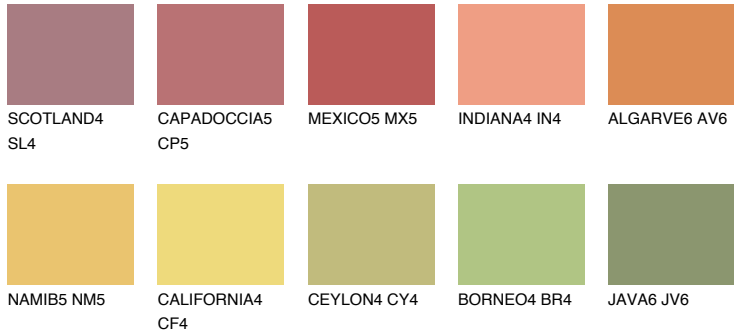

# COLOUR DETAILS

## ALGARVE5 AV5

46% TSR 54%

### Matching colours

#### COLOURS