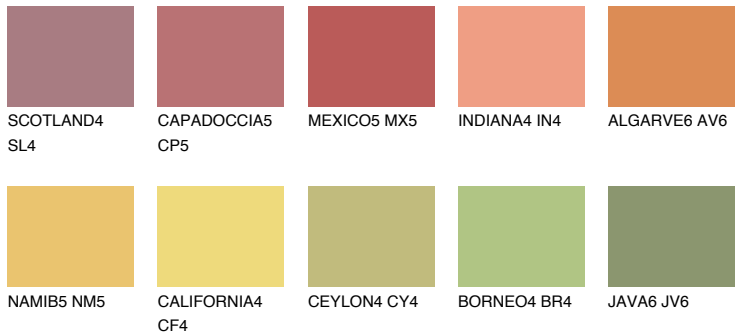

# COLOUR DETAILS

## ALGARVE5 AV5

46% TSR 54%

### Matching colours

#### COLOURS