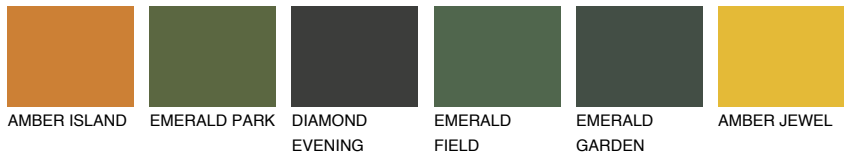

COLOUR DETAILS

ALGARVE5 AV5

46% TSR 54%

Matching colours

COLOURS

INTENSE

For more information on plasters and paints, go to www.ceresit.ee

*The presented colours refer to plasters and paints offered by Ceresit. Due to the use of digital techniques, the presented colours might not represent the original ones, thus they cannot be considered as a reliable colour presentation. We recommend checking the authentic colour samples.