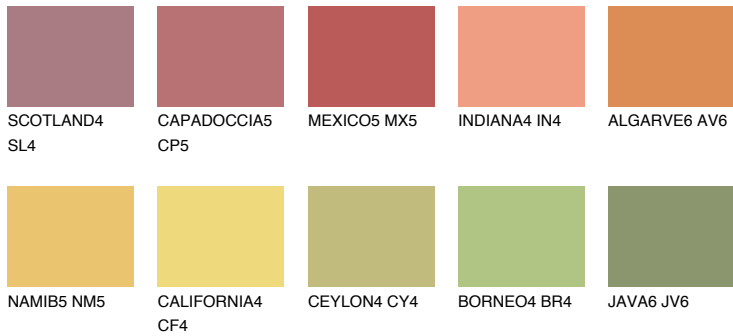

COLOUR DETAILS

ALGARVE5 AV5

46% TSR 54%

Matching colours

COLOURS

INTENSE

For more information on plasters and paints, go to www.ceresit.ee

*The presented colours refer to plasters and paints offered by Ceresit. Due to the use of digital techniques, the presented colours might not represent the original ones, thus they cannot be considered as a reliable colour presentation. We recommend checking the authentic colour samples.