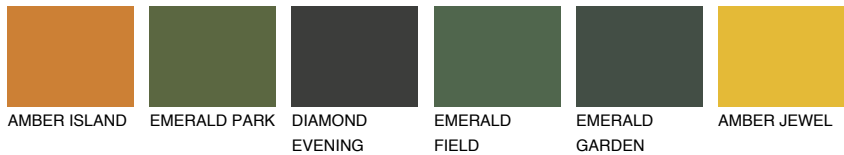

COLOUR DETAILS

ALGARVE5 AV5

46% TSR 54%

Matching colours

COLOURS

INTENSE

For more information on plasters and paints, go to www.ceresit.ee

*The presented colours refer to plasters and paints offered by Ceresit. Due to the use of digital techniques, the presented colours might not represent the original ones, thus they cannot be considered as a reliable colour presentation. We recommend checking the authentic colour samples.