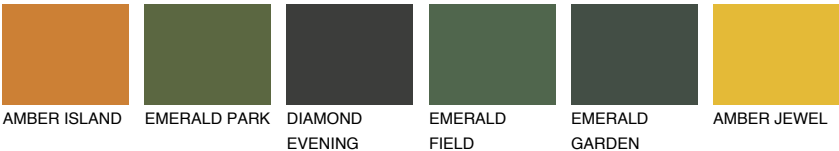

ALGARVE5 AV5

46% **TSR** 54%

Matching colours

COLOURS

INTENSE

For more information on plasters and paints, go to www.ceresit.ee

*The presented colours refer to plasters and paints offered by Ceresit. Due to the use of digital techniques, the presented colours might not represent the original ones, thus they cannot be considered as a reliable colour presentation. We recommend checking the authentic colour samples.