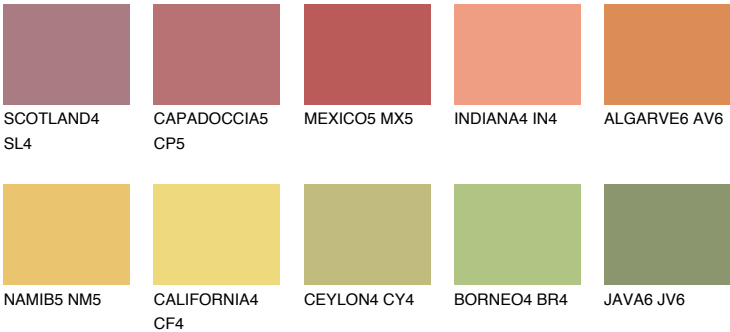

## ALGARVE5 AV5

46% **TSR** 54%

### Matching colours

#### COLOURS

#### INTENSE

For more information on plasters and paints, go to [www.ceresit.ee](http://www.ceresit.ee)

\*The presented colours refer to plasters and paints offered by Ceresit. Due to the use of digital techniques, the presented colours might not represent the original ones, thus they cannot be considered as a reliable colour presentation. We recommend checking the authentic colour samples.