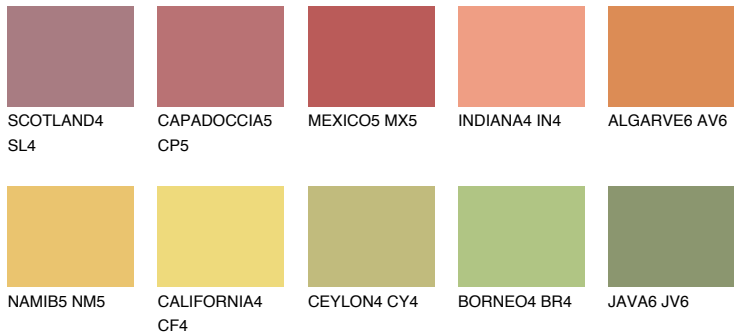

COLOUR DETAILS

ALGARVE5 AV5

46% TSR 54%

Matching colours

COLOURS

INTENSE

For more information on plasters and paints, go to www.ceresit.ee

*The presented colours refer to plasters and paints offered by Ceresit. Due to the use of digital techniques, the presented colours might not represent the original ones, thus they cannot be considered as a reliable colour presentation. We recommend checking the authentic colour samples.