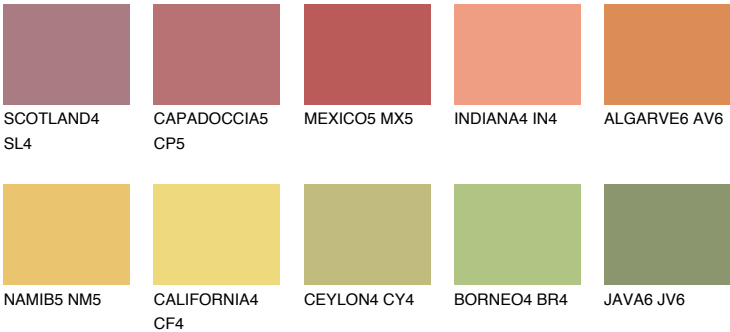

ALGARVE5 AV5

46% **TSR** 54%

Matching colours

COLOURS

INTENSE

For more information on plasters and paints, go to www.ceresit.ee

*The presented colours refer to plasters and paints offered by Ceresit. Due to the use of digital techniques, the presented colours might not represent the original ones, thus they cannot be considered as a reliable colour presentation. We recommend checking the authentic colour samples.