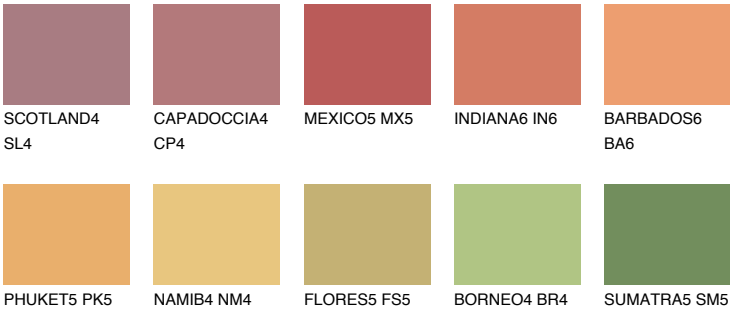

ALGARVE6 AV6

34% TSR 47%

Matching colours

COLOURS

INTENSE

For more information on plasters and paints, go to www.ceresit.ee

*The presented colours refer to plasters and paints offered by Ceresit. Due to the use of digital techniques, the presented colours might not represent the original ones, thus they cannot be considered as a reliable colour presentation. We recommend checking the authentic colour samples.