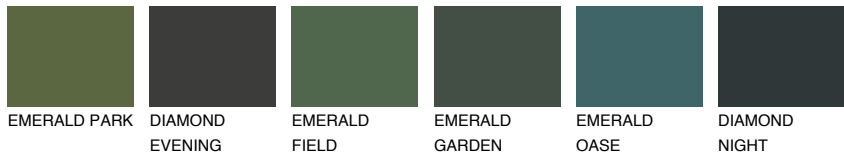

COLOUR DETAILS

ALGARVE6 AV6

34% TSR 47%

Matching colours

COLOURS

INTENSE

For more information on plasters and paints, go to www.ceresit.ee

*The presented colours refer to plasters and paints offered by Ceresit. Due to the use of digital techniques, the presented colours might not represent the original ones, thus they cannot be considered as a reliable colour presentation. We recommend checking the authentic colour samples.