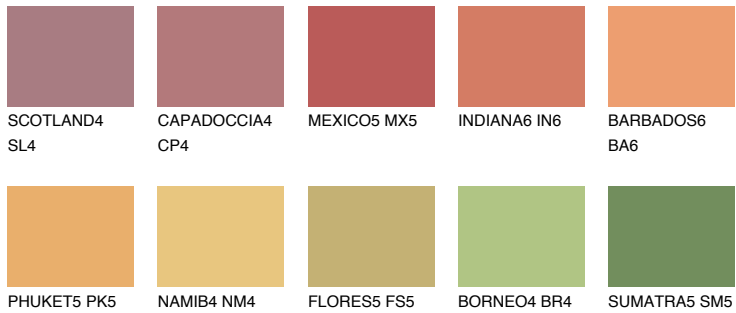

COLOUR DETAILS

ALGARVE6 AV6

34% TSR 47%

Matching colours

COLOURS

INTENSE

For more information on plasters and paints, go to www.ceresit.ee

*The presented colours refer to plasters and paints offered by Ceresit. Due to the use of digital techniques, the presented colours might not represent the original ones, thus they cannot be considered as a reliable colour presentation. We recommend checking the authentic colour samples.