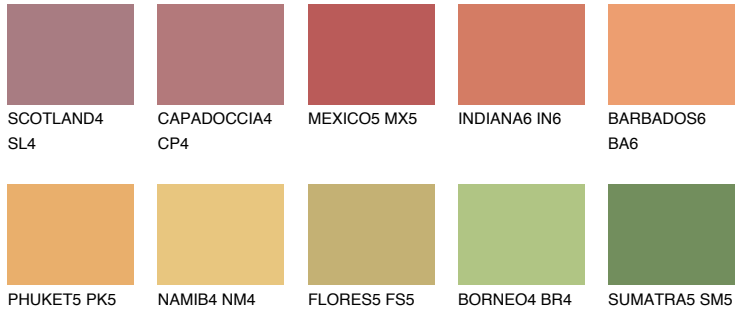

COLOUR DETAILS

ALGARVE6 AV6

34% TSR 47%

Matching colours

COLOURS

INTENSE

For more information on plasters and paints, go to www.ceresit.ee

*The presented colours refer to plasters and paints offered by Ceresit. Due to the use of digital techniques, the presented colours might not represent the original ones, thus they cannot be considered as a reliable colour presentation. We recommend checking the authentic colour samples.