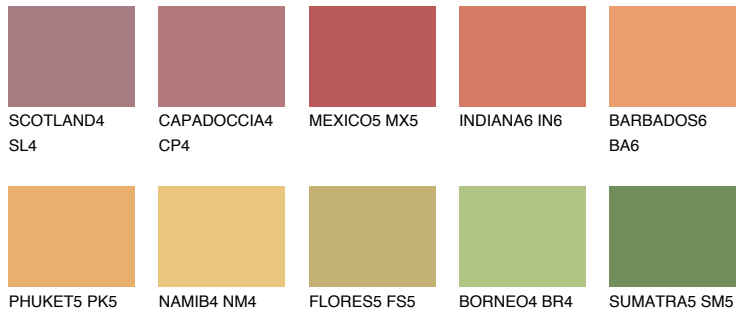

COLOUR DETAILS

ALGARVE6 AV6

34% TSR 47%

Matching colours

COLOURS

INTENSE

For more information on plasters and paints, go to www.ceresit.ee

*The presented colours refer to plasters and paints offered by Ceresit. Due to the use of digital techniques, the presented colours might not represent the original ones, thus they cannot be considered as a reliable colour presentation. We recommend checking the authentic colour samples.