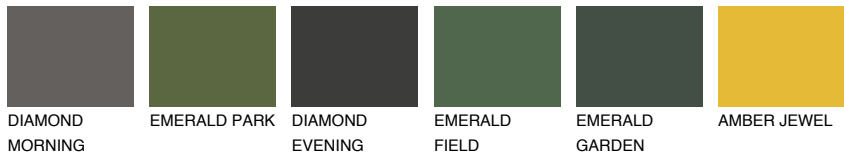

COLOUR DETAILS

CATALONIA1 CN1

70% **TSR** 67%

Matching colours

COLOURS

INTENSE

For more information on plasters and paints, go to www.ceresit.ee

*The presented colours refer to plasters and paints offered by Ceresit. Due to the use of digital techniques, the presented colours might not represent the original ones, thus they cannot be considered as a reliable colour presentation. We recommend checking the authentic colour samples.