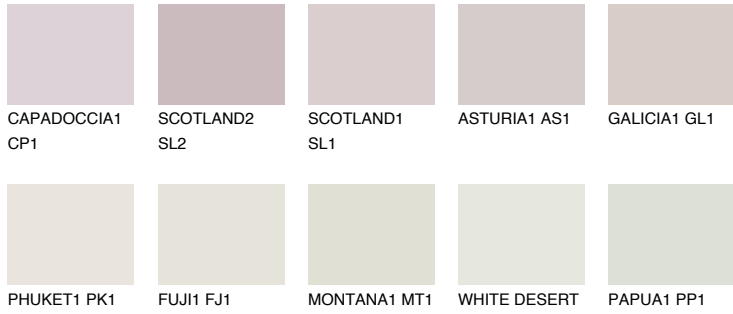

COLOUR DETAILS

CATALONIA1 CN1

70% **TSR** 67%

Matching colours

COLOURS

INTENSE

For more information on plasters and paints, go to www.ceresit.ee

*The presented colours refer to plasters and paints offered by Ceresit. Due to the use of digital techniques, the presented colours might not represent the original ones, thus they cannot be considered as a reliable colour presentation. We recommend checking the authentic colour samples.