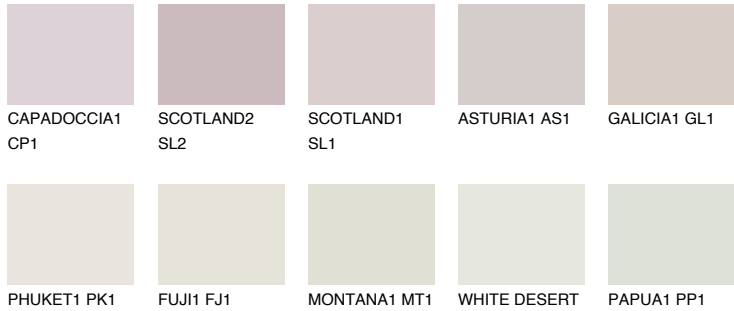

COLOUR DETAILS

CATALONIA1 CN1

70% **TSR** 67%

Matching colours

COLOURS

INTENSE

For more information on plasters and paints, go to www.ceresit.ee

*The presented colours refer to plasters and paints offered by Ceresit. Due to the use of digital techniques, the presented colours might not represent the original ones, thus they cannot be considered as a reliable colour presentation. We recommend checking the authentic colour samples.