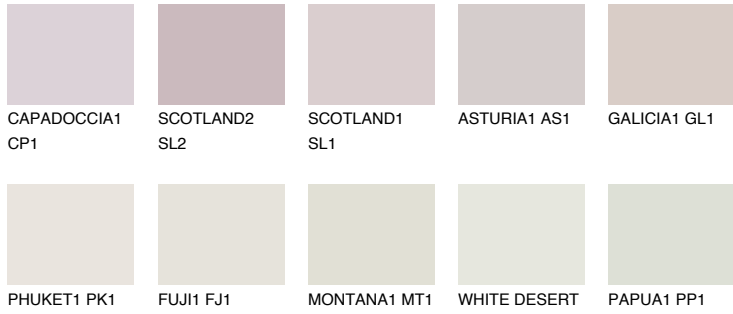

# COLOUR DETAILS

### Matching colours

#### COLOURS

#### INTENSE

For more information on plasters and paints, go to [www.ceresit.ee](http://www.ceresit.ee)

\*The presented colours refer to plasters and paints offered by Ceresit. Due to the use of digital techniques, the presented colours might not represent the original ones, thus they cannot be considered as a reliable colour presentation. We recommend checking the authentic colour samples.