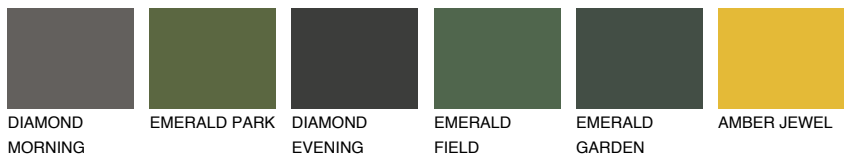

COLOUR DETAILS

CATALONIA1 CN1

70% **TSR** 67%

Matching colours

COLOURS

INTENSE

For more information on plasters and paints, go to www.ceresit.ee

*The presented colours refer to plasters and paints offered by Ceresit. Due to the use of digital techniques, the presented colours might not represent the original ones, thus they cannot be considered as a reliable colour presentation. We recommend checking the authentic colour samples.