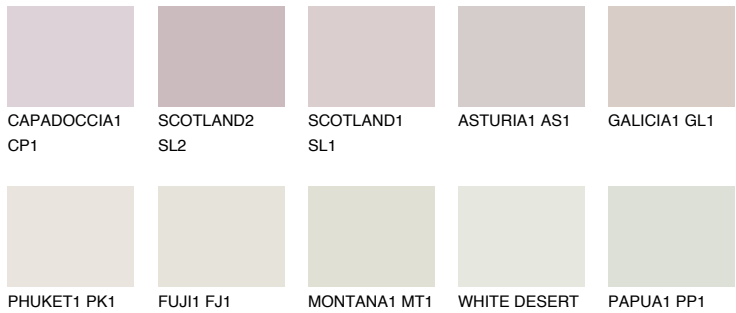

COLOUR DETAILS

CATALONIA1 CN1

70% **TSR** 67%

Matching colours

COLOURS

INTENSE

For more information on plasters and paints, go to www.ceresit.ee

*The presented colours refer to plasters and paints offered by Ceresit. Due to the use of digital techniques, the presented colours might not represent the original ones, thus they cannot be considered as a reliable colour presentation. We recommend checking the authentic colour samples.