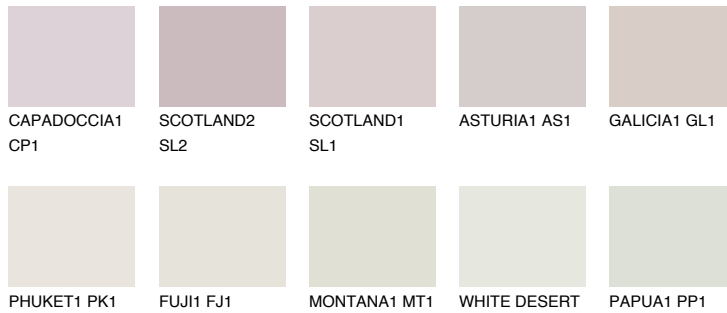

COLOUR DETAILS

CATALONIA1 CN1

70% **TSR** 67%

Matching colours

COLOURS

INTENSE

For more information on plasters and paints, go to www.ceresit.ee

*The presented colours refer to plasters and paints offered by Ceresit. Due to the use of digital techniques, the presented colours might not represent the original ones, thus they cannot be considered as a reliable colour presentation. We recommend checking the authentic colour samples.