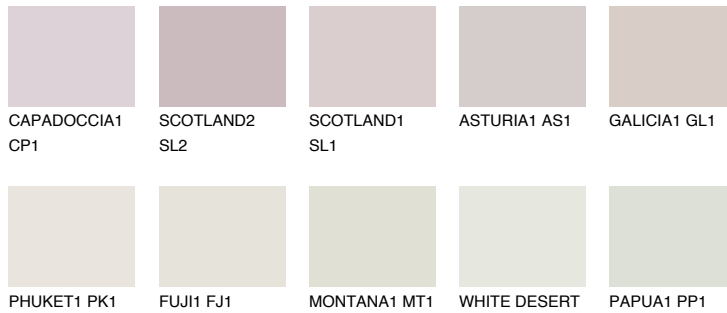

# COLOUR DETAILS

### Matching colours

#### COLOURS

#### INTENSE

For more information on plasters and paints, go to [www.ceresit.ee](http://www.ceresit.ee)

\*The presented colours refer to plasters and paints offered by Ceresit. Due to the use of digital techniques, the presented colours might not represent the original ones, thus they cannot be considered as a reliable colour presentation. We recommend checking the authentic colour samples.