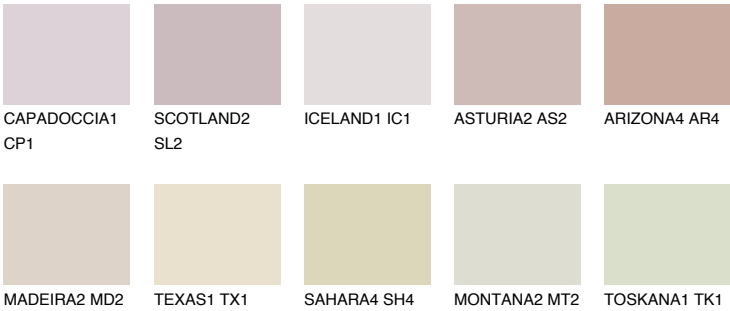

CATALONIA2 CN2

59% TSR 55%

Matching colours

COLOURS

INTENSE

For more information on plasters and paints, go to www.ceresit.ee

*The presented colours refer to plasters and paints offered by Ceresit. Due to the use of digital techniques, the presented colours might not represent the original ones, thus they cannot be considered as a reliable colour presentation. We recommend checking the authentic colour samples.