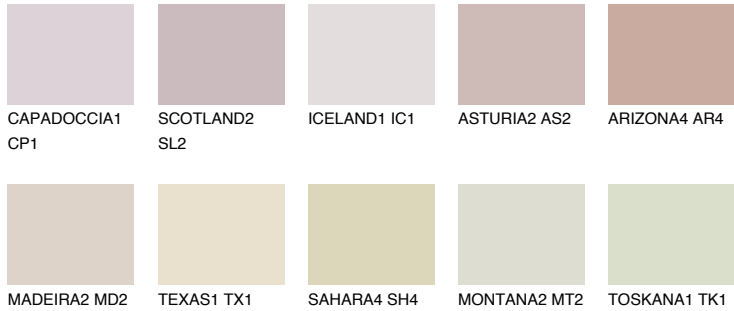

COLOUR DETAILS

CATALONIA2 CN2

59% TSR 55%

Matching colours

COLOURS

INTENSE

For more information on plasters and paints, go to www.ceresit.ee

*The presented colours refer to plasters and paints offered by Ceresit. Due to the use of digital techniques, the presented colours might not represent the original ones, thus they cannot be considered as a reliable colour presentation. We recommend checking the authentic colour samples.