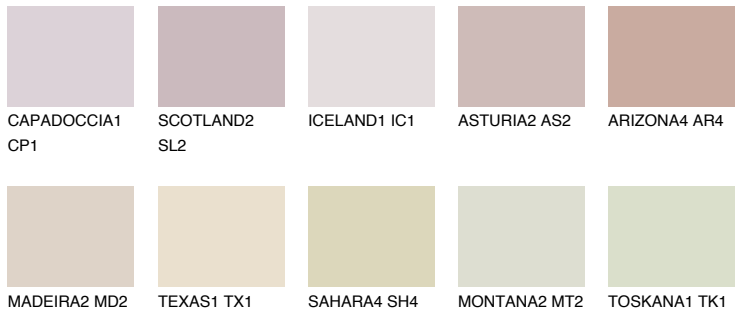

COLOUR DETAILS

CATALONIA2 CN2

59% TSR 55%

Matching colours

COLOURS

INTENSE

For more information on plasters and paints, go to www.ceresit.ee

*The presented colours refer to plasters and paints offered by Ceresit. Due to the use of digital techniques, the presented colours might not represent the original ones, thus they cannot be considered as a reliable colour presentation. We recommend checking the authentic colour samples.