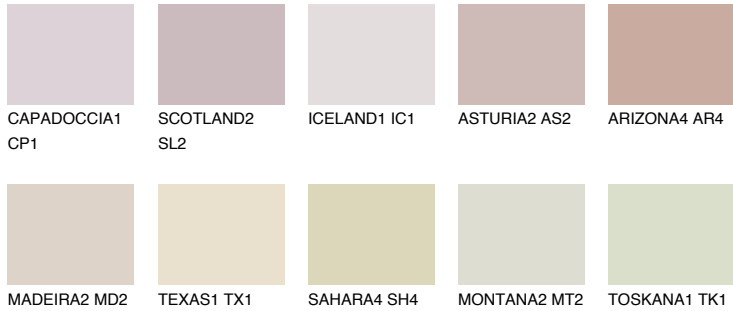

# COLOUR DETAILS

### Matching colours

#### COLOURS

#### INTENSE

For more information on plasters and paints, go to [www.ceresit.ee](http://www.ceresit.ee)

\*The presented colours refer to plasters and paints offered by Ceresit. Due to the use of digital techniques, the presented colours might not represent the original ones, thus they cannot be considered as a reliable colour presentation. We recommend checking the authentic colour samples.