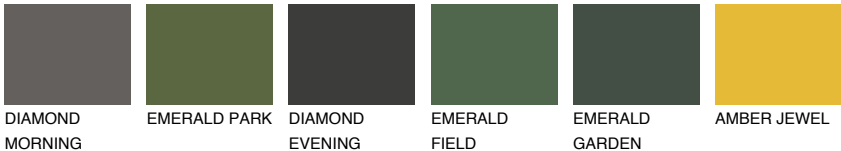

CATALONIA2 CN2

59% TSR 55%

Matching colours

COLOURS

INTENSE

For more information on plasters and paints, go to www.ceresit.ee

*The presented colours refer to plasters and paints offered by Ceresit. Due to the use of digital techniques, the presented colours might not represent the original ones, thus they cannot be considered as a reliable colour presentation. We recommend checking the authentic colour samples.