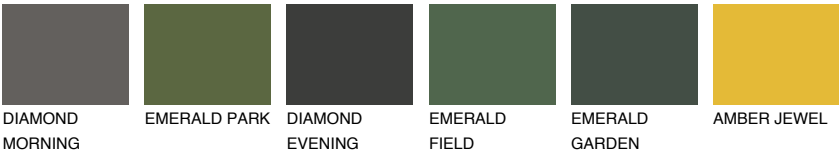

CATALONIA2 CN2

59% TSR 55%

Matching colours

COLOURS

INTENSE

For more information on plasters and paints, go to www.ceresit.ee

*The presented colours refer to plasters and paints offered by Ceresit. Due to the use of digital techniques, the presented colours might not represent the original ones, thus they cannot be considered as a reliable colour presentation. We recommend checking the authentic colour samples.