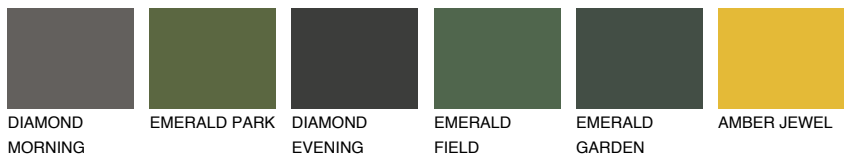

COLOUR DETAILS

CATALONIA2 CN2

59% TSR 55%

Matching colours

COLOURS

INTENSE

For more information on plasters and paints, go to www.ceresit.ee

*The presented colours refer to plasters and paints offered by Ceresit. Due to the use of digital techniques, the presented colours might not represent the original ones, thus they cannot be considered as a reliable colour presentation. We recommend checking the authentic colour samples.