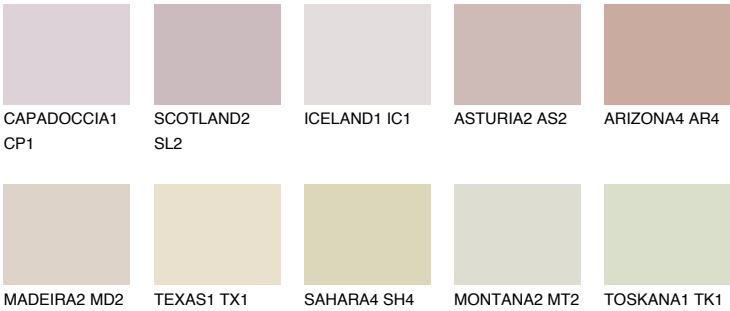

CATALONIA2 CN2

59% **TSR** 55%

Matching colours

COLOURS

INTENSE

For more information on plasters and paints, go to www.ceresit.ee

*The presented colours refer to plasters and paints offered by Ceresit. Due to the use of digital techniques, the presented colours might not represent the original ones, thus they cannot be considered as a reliable colour presentation. We recommend checking the authentic colour samples.