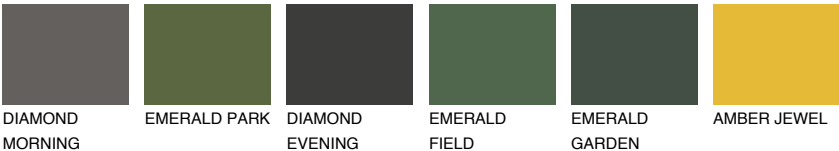

CATALONIA2 CN2

59% **TSR** 55%

Matching colours

COLOURS

INTENSE

For more information on plasters and paints, go to www.ceresit.ee

*The presented colours refer to plasters and paints offered by Ceresit. Due to the use of digital techniques, the presented colours might not represent the original ones, thus they cannot be considered as a reliable colour presentation. We recommend checking the authentic colour samples.