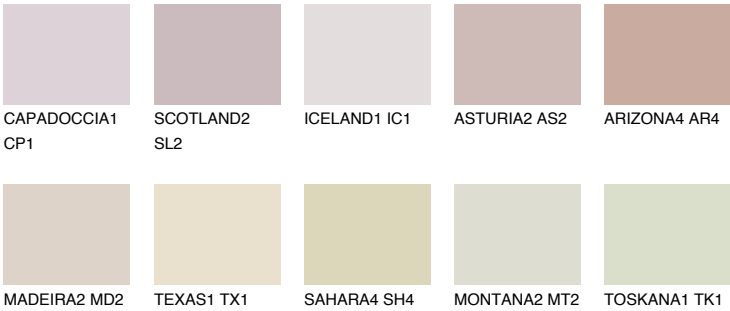

## CATALONIA2 CN2

59% **TSR** 55%

### Matching colours

#### COLOURS

#### INTENSE

For more information on plasters and paints, go to [www.ceresit.ee](http://www.ceresit.ee)

\*The presented colours refer to plasters and paints offered by Ceresit. Due to the use of digital techniques, the presented colours might not represent the original ones, thus they cannot be considered as a reliable colour presentation. We recommend checking the authentic colour samples.