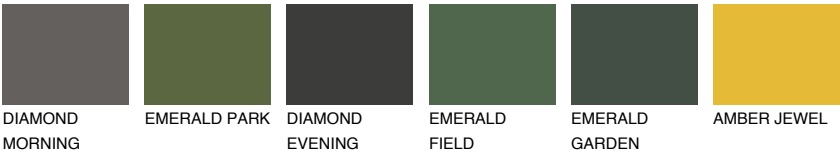

CATALONIA2 CN2

59% **TSR** 55%

Matching colours

COLOURS

INTENSE

For more information on plasters and paints, go to www.ceresit.ee

*The presented colours refer to plasters and paints offered by Ceresit. Due to the use of digital techniques, the presented colours might not represent the original ones, thus they cannot be considered as a reliable colour presentation. We recommend checking the authentic colour samples.