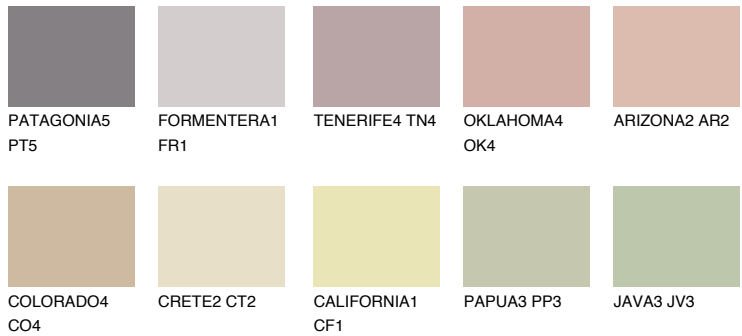

# COLOUR DETAILS

### Matching colours

#### COLOURS

#### INTENSE

For more information on plasters and paints, go to [www.ceresit.ee](http://www.ceresit.ee)

\*The presented colours refer to plasters and paints offered by Ceresit. Due to the use of digital techniques, the presented colours might not represent the original ones, thus they cannot be considered as a reliable colour presentation. We recommend checking the authentic colour samples.