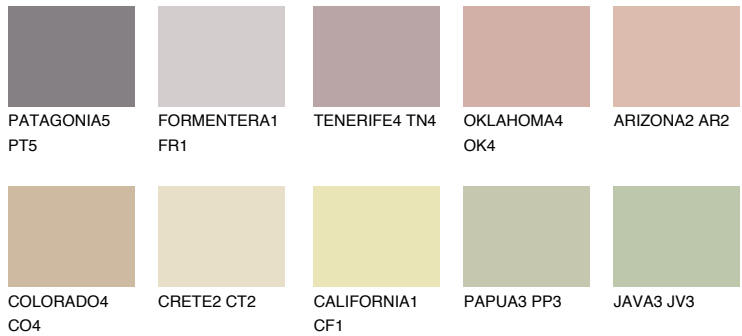

COLOUR DETAILS

CATALONIA3 CN3

48% TSR 48%

Matching colours

COLOURS

INTENSE

For more information on plasters and paints, go to www.ceresit.ee

*The presented colours refer to plasters and paints offered by Ceresit. Due to the use of digital techniques, the presented colours might not represent the original ones, thus they cannot be considered as a reliable colour presentation. We recommend checking the authentic colour samples.