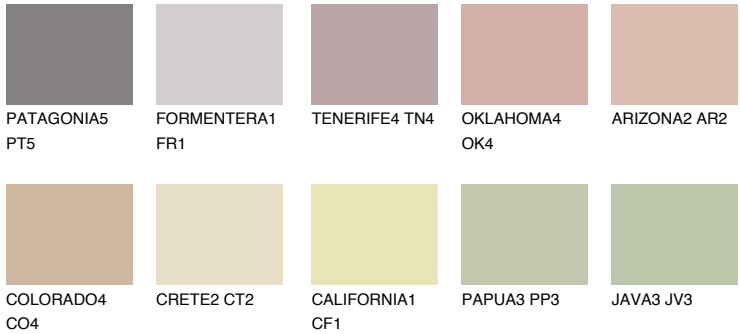

# COLOUR DETAILS

### Matching colours

#### COLOURS

#### INTENSE

For more information on plasters and paints, go to [www.ceresit.ee](http://www.ceresit.ee)

\*The presented colours refer to plasters and paints offered by Ceresit. Due to the use of digital techniques, the presented colours might not represent the original ones, thus they cannot be considered as a reliable colour presentation. We recommend checking the authentic colour samples.