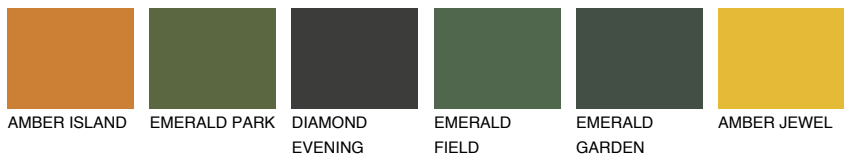

COLOUR DETAILS

CATALONIA4 CN4

42% TSR 48%

Matching colours

COLOURS

INTENSE

For more information on plasters and paints, go to www.ceresit.ee

*The presented colours refer to plasters and paints offered by Ceresit. Due to the use of digital techniques, the presented colours might not represent the original ones, thus they cannot be considered as a reliable colour presentation. We recommend checking the authentic colour samples.