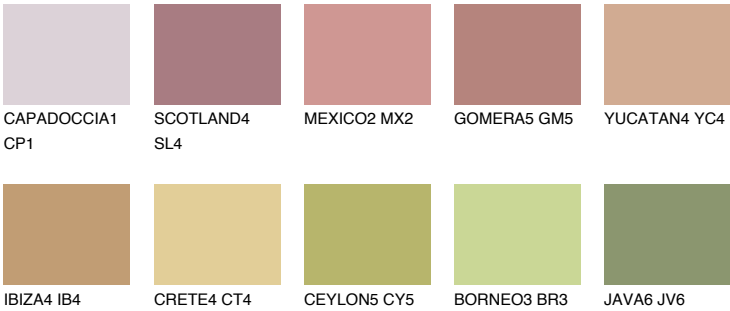

COLOUR DETAILS

CATALONIA4 CN4

42% TSR 48%

Matching colours

COLOURS

INTENSE

For more information on plasters and paints, go to www.ceresit.ee

*The presented colours refer to plasters and paints offered by Ceresit. Due to the use of digital techniques, the presented colours might not represent the original ones, thus they cannot be considered as a reliable colour presentation. We recommend checking the authentic colour samples.