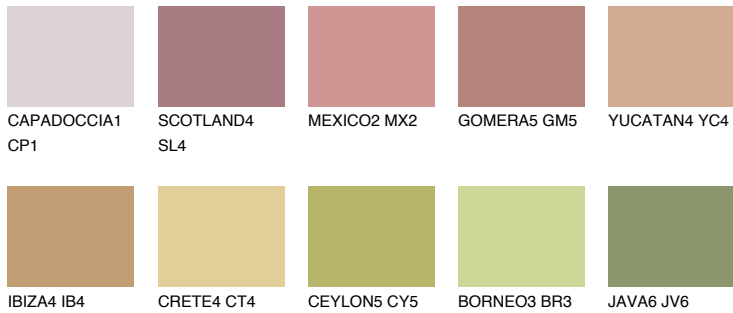

COLOUR DETAILS

CATALONIA4 CN4

42% TSR 48%

Matching colours

COLOURS

INTENSE

For more information on plasters and paints, go to www.ceresit.ee

*The presented colours refer to plasters and paints offered by Ceresit. Due to the use of digital techniques, the presented colours might not represent the original ones, thus they cannot be considered as a reliable colour presentation. We recommend checking the authentic colour samples.