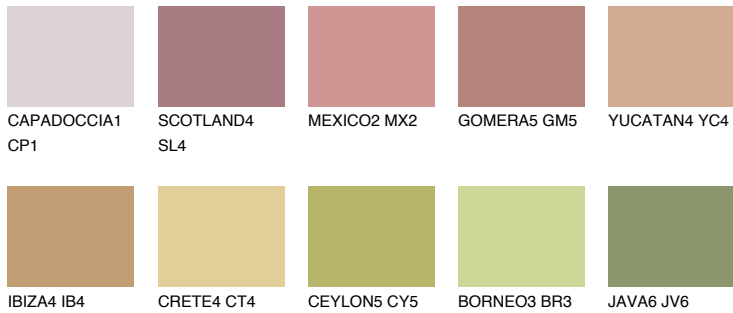

# COLOUR DETAILS

### Matching colours

#### COLOURS

#### INTENSE

For more information on plasters and paints, go to [www.ceresit.ee](http://www.ceresit.ee)

\*The presented colours refer to plasters and paints offered by Ceresit. Due to the use of digital techniques, the presented colours might not represent the original ones, thus they cannot be considered as a reliable colour presentation. We recommend checking the authentic colour samples.