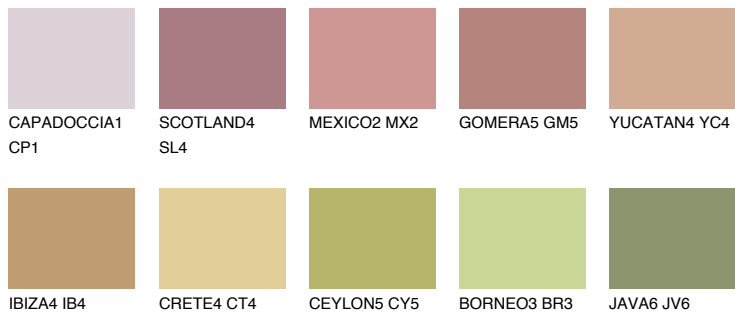

# COLOUR DETAILS

### Matching colours

#### COLOURS

#### INTENSE

For more information on plasters and paints, go to [www.ceresit.ee](http://www.ceresit.ee)

\*The presented colours refer to plasters and paints offered by Ceresit. Due to the use of digital techniques, the presented colours might not represent the original ones, thus they cannot be considered as a reliable colour presentation. We recommend checking the authentic colour samples.