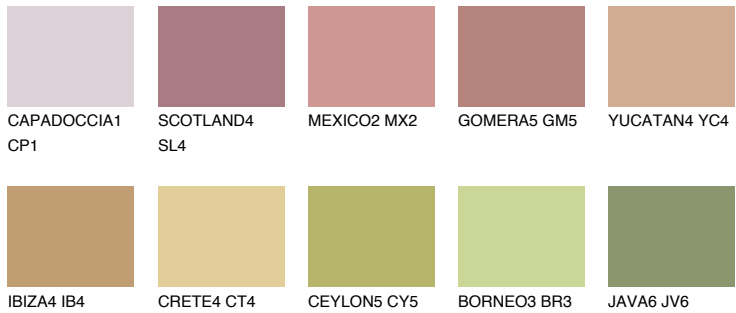

COLOUR DETAILS

CATALONIA4 CN4

42% TSR 48%

Matching colours

COLOURS

INTENSE

For more information on plasters and paints, go to www.ceresit.ee

*The presented colours refer to plasters and paints offered by Ceresit. Due to the use of digital techniques, the presented colours might not represent the original ones, thus they cannot be considered as a reliable colour presentation. We recommend checking the authentic colour samples.