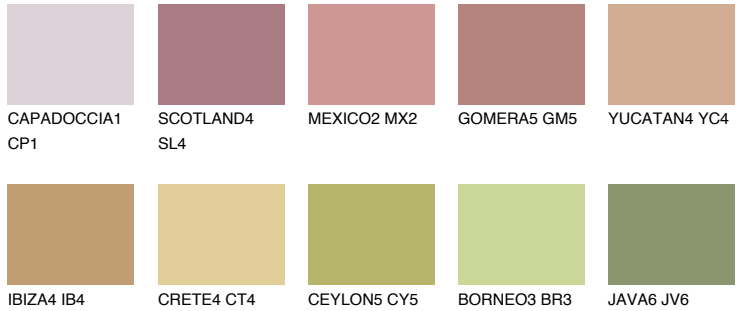

COLOUR DETAILS

CATALONIA4 CN4

42% TSR 48%

Matching colours

COLOURS

INTENSE

For more information on plasters and paints, go to www.ceresit.ee

*The presented colours refer to plasters and paints offered by Ceresit. Due to the use of digital techniques, the presented colours might not represent the original ones, thus they cannot be considered as a reliable colour presentation. We recommend checking the authentic colour samples.