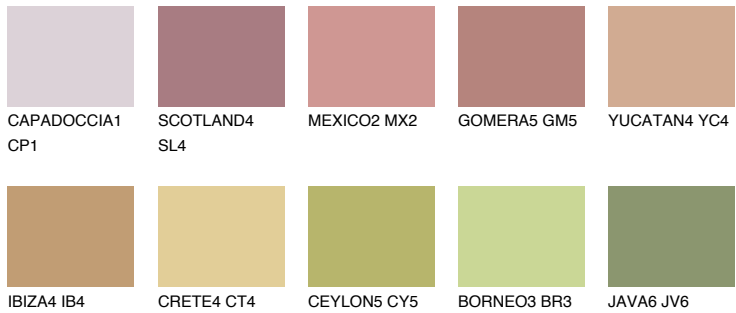

# COLOUR DETAILS

### Matching colours

#### COLOURS

#### INTENSE

For more information on plasters and paints, go to [www.ceresit.ee](http://www.ceresit.ee)

\*The presented colours refer to plasters and paints offered by Ceresit. Due to the use of digital techniques, the presented colours might not represent the original ones, thus they cannot be considered as a reliable colour presentation. We recommend checking the authentic colour samples.