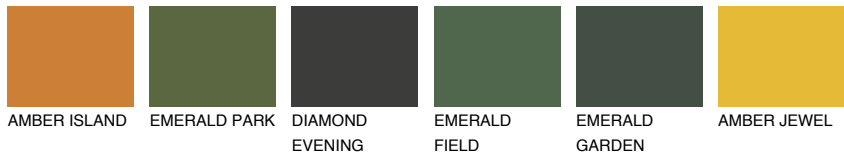

COLOUR DETAILS

CATALONIA4 CN4

42% TSR 48%

Matching colours

COLOURS

INTENSE

For more information on plasters and paints, go to www.ceresit.ee

*The presented colours refer to plasters and paints offered by Ceresit. Due to the use of digital techniques, the presented colours might not represent the original ones, thus they cannot be considered as a reliable colour presentation. We recommend checking the authentic colour samples.