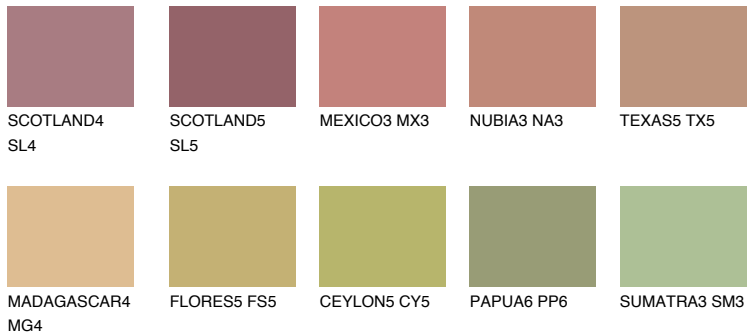

# COLOUR DETAILS

### Matching colours

#### COLOURS

#### INTENSE

For more information on plasters and paints, go to [www.ceresit.ee](http://www.ceresit.ee)

\*The presented colours refer to plasters and paints offered by Ceresit. Due to the use of digital techniques, the presented colours might not represent the original ones, thus they cannot be considered as a reliable colour presentation. We recommend checking the authentic colour samples.