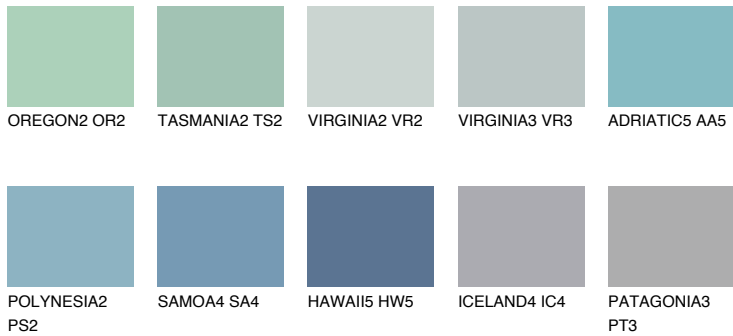

COLOUR DETAILS

ADRIATIC3 AA3

57% TSR 60%

Matching colours

COLOURS

INTENSE

For more information on plasters and paints, go to www.ceresit.ee

*The presented colours refer to plasters and paints offered by Ceresit. Due to the use of digital techniques, the presented colours might not represent the original ones, thus they cannot be considered as a reliable colour presentation. We recommend checking the authentic colour samples.