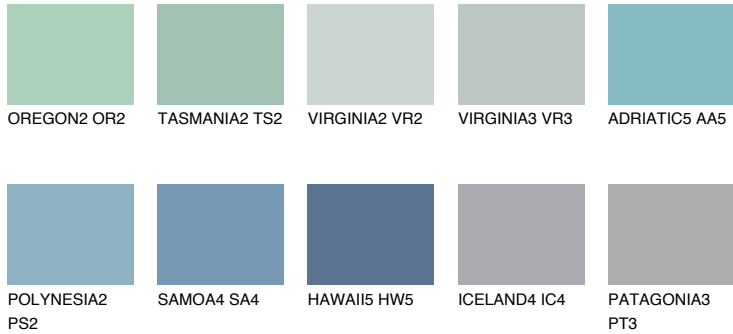

COLOUR DETAILS

ADRIATIC3 AA3

57% TSR 60%

Matching colours

COLOURS

INTENSE

For more information on plasters and paints, go to www.ceresit.ee

*The presented colours refer to plasters and paints offered by Ceresit. Due to the use of digital techniques, the presented colours might not represent the original ones, thus they cannot be considered as a reliable colour presentation. We recommend checking the authentic colour samples.