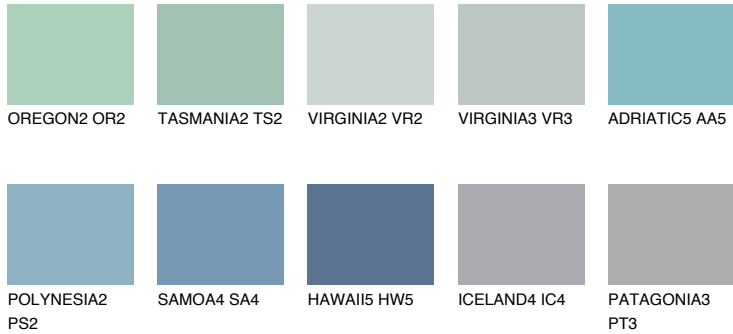

# COLOUR DETAILS

## ADRIATIC3 AA3

57% TSR 60%

### Matching colours

#### COLOURS