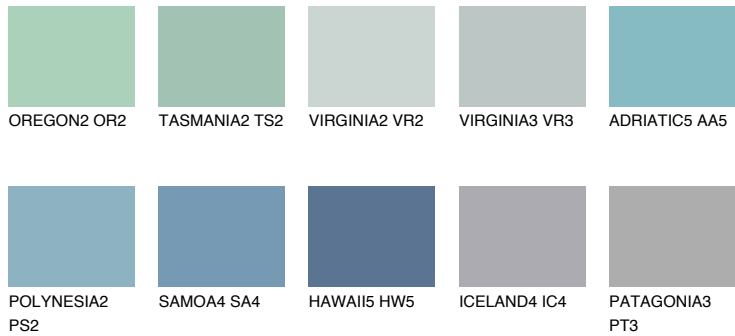

# COLOUR DETAILS

## ADRIATIC3 AA3

57% TSR 60%

### Matching colours

#### COLOURS