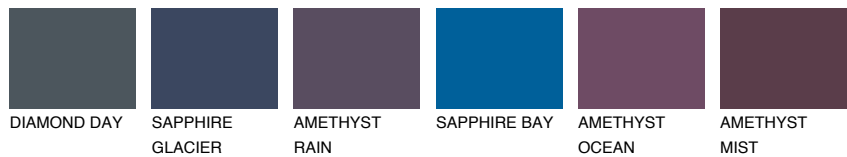

COLOUR DETAILS

ADRIATIC3 AA3

57% TSR 60%

Matching colours

COLOURS

INTENSE

For more information on plasters and paints, go to www.ceresit.ee

*The presented colours refer to plasters and paints offered by Ceresit. Due to the use of digital techniques, the presented colours might not represent the original ones, thus they cannot be considered as a reliable colour presentation. We recommend checking the authentic colour samples.