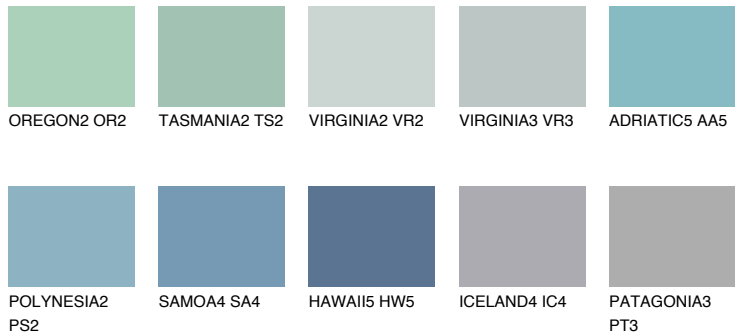

COLOUR DETAILS

ADRIATIC3 AA3

57% TSR 60%

Matching colours

COLOURS

INTENSE

For more information on plasters and paints, go to www.ceresit.ee

*The presented colours refer to plasters and paints offered by Ceresit. Due to the use of digital techniques, the presented colours might not represent the original ones, thus they cannot be considered as a reliable colour presentation. We recommend checking the authentic colour samples.