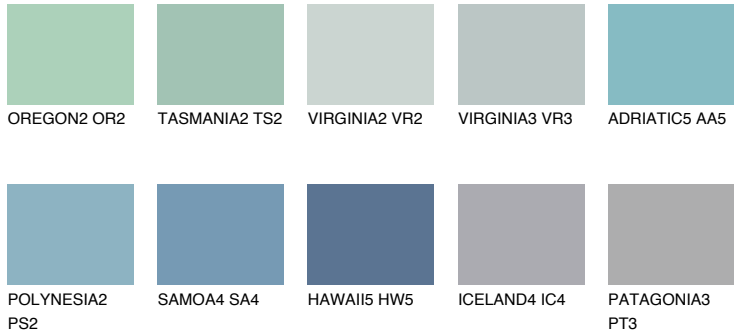

COLOUR DETAILS

ADRIATIC3 AA3

57% TSR 60%

Matching colours

COLOURS

INTENSE

For more information on plasters and paints, go to www.ceresit.ee

*The presented colours refer to plasters and paints offered by Ceresit. Due to the use of digital techniques, the presented colours might not represent the original ones, thus they cannot be considered as a reliable colour presentation. We recommend checking the authentic colour samples.