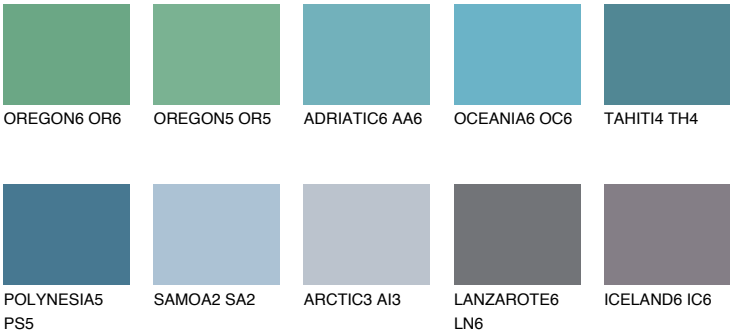

PACIFIC6 PC6

☀️ 35% **TSR 48%**

Matching colours

COLOURS

INTENSE

For more information on plasters and paints, go to www.ceresit.ee

*The presented colours refer to plasters and paints offered by Ceresit. Due to the use of digital techniques, the presented colours might not represent the original ones, thus they cannot be considered as a reliable colour presentation. We recommend checking the authentic colour samples.