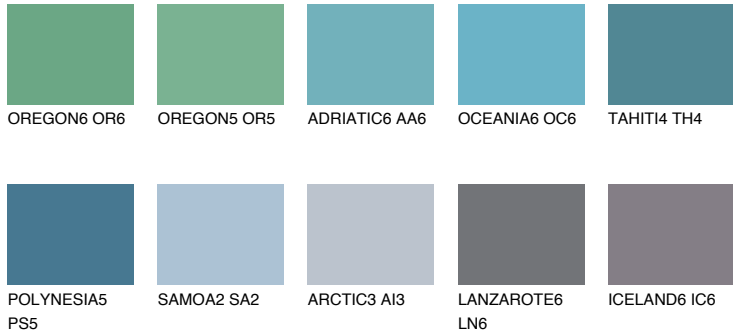

COLOUR DETAILS

PACIFIC6 PC6

☀ 35% **TSR 48%**

Matching colours

COLOURS

INTENSE

For more information on plasters and paints, go to www.ceresit.ee

*The presented colours refer to plasters and paints offered by Ceresit. Due to the use of digital techniques, the presented colours might not represent the original ones, thus they cannot be considered as a reliable colour presentation. We recommend checking the authentic colour samples.