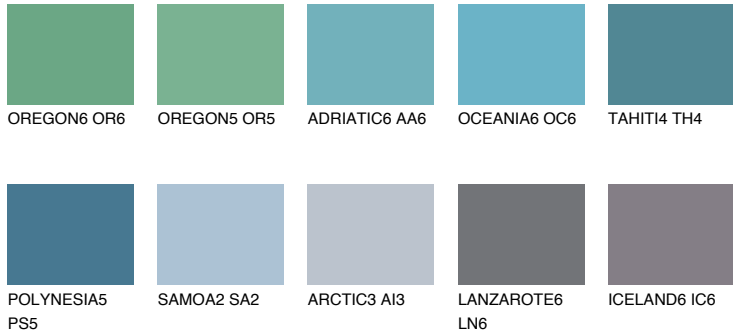

COLOUR DETAILS

PACIFIC6 PC6

35% TSR 48%

Matching colours

COLOURS

INTENSE

For more information on plasters and paints, go to www.ceresit.ee

*The presented colours refer to plasters and paints offered by Ceresit. Due to the use of digital techniques, the presented colours might not represent the original ones, thus they cannot be considered as a reliable colour presentation. We recommend checking the authentic colour samples.