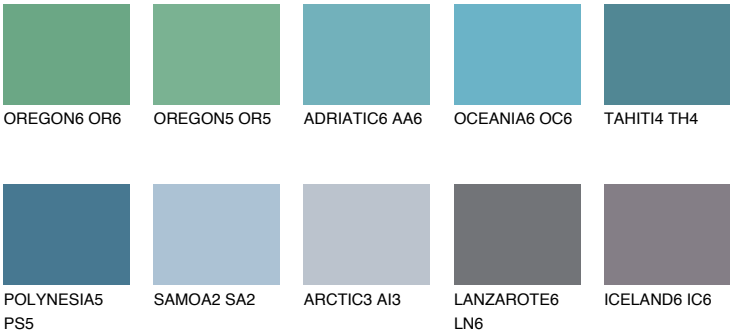

PACIFIC6 PC6

35% TSR 48%

Matching colours

COLOURS

INTENSE

For more information on plasters and paints, go to www.ceresit.ee

*The presented colours refer to plasters and paints offered by Ceresit. Due to the use of digital techniques, the presented colours might not represent the original ones, thus they cannot be considered as a reliable colour presentation. We recommend checking the authentic colour samples.