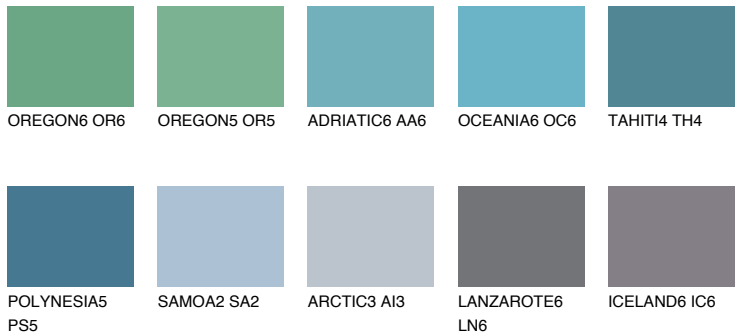

COLOUR DETAILS

PACIFIC6 PC6

35% TSR 48%

Matching colours

COLOURS

INTENSE

For more information on plasters and paints, go to www.ceresit.ee

*The presented colours refer to plasters and paints offered by Ceresit. Due to the use of digital techniques, the presented colours might not represent the original ones, thus they cannot be considered as a reliable colour presentation. We recommend checking the authentic colour samples.