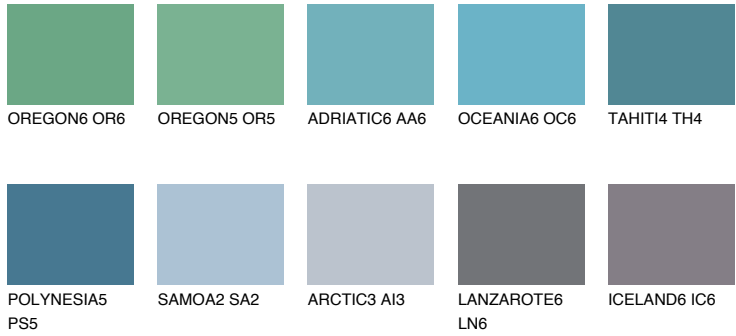

COLOUR DETAILS

PACIFIC6 PC6

35% TSR 48%

Matching colours

COLOURS

INTENSE

For more information on plasters and paints, go to www.ceresit.ee

*The presented colours refer to plasters and paints offered by Ceresit. Due to the use of digital techniques, the presented colours might not represent the original ones, thus they cannot be considered as a reliable colour presentation. We recommend checking the authentic colour samples.