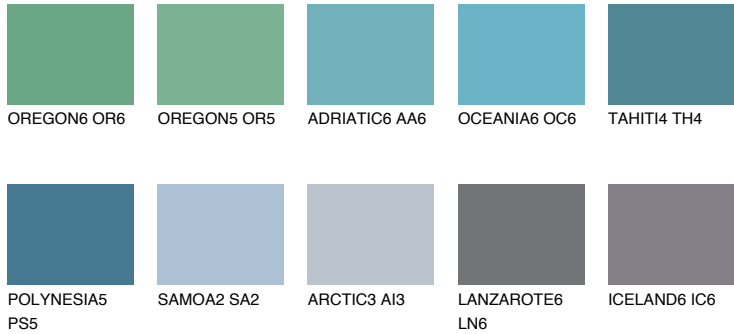

COLOUR DETAILS

PACIFIC6 PC6

☀️ 35% **TSR 48%**

Matching colours

COLOURS

INTENSE

For more information on plasters and paints, go to www.ceresit.ee

*The presented colours refer to plasters and paints offered by Ceresit. Due to the use of digital techniques, the presented colours might not represent the original ones, thus they cannot be considered as a reliable colour presentation. We recommend checking the authentic colour samples.