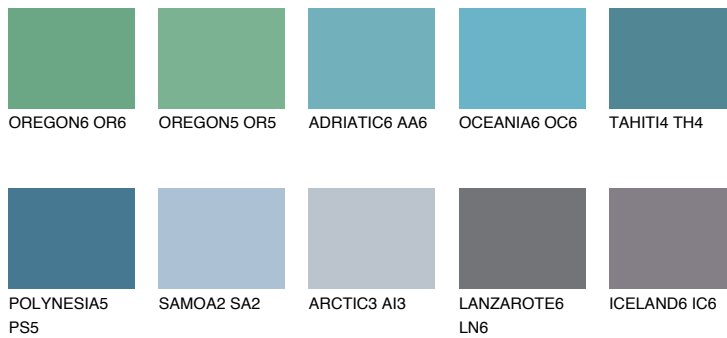

PACIFIC6 PC6

35% **TSR** 48%

Matching colours

COLOURS

INTENSE

For more information on plasters and paints, go to www.ceresit.ee

*The presented colours refer to plasters and paints offered by Ceresit. Due to the use of digital techniques, the presented colours might not represent the original ones, thus they cannot be considered as a reliable colour presentation. We recommend checking the authentic colour samples.