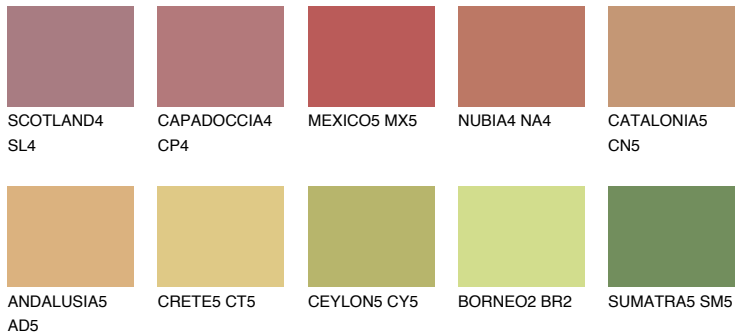

# COLOUR DETAILS

### Matching colours

#### COLOURS

#### INTENSE

For more information on plasters and paints, go to [www.ceresit.ee](http://www.ceresit.ee)

\*The presented colours refer to plasters and paints offered by Ceresit. Due to the use of digital techniques, the presented colours might not represent the original ones, thus they cannot be considered as a reliable colour presentation. We recommend checking the authentic colour samples.