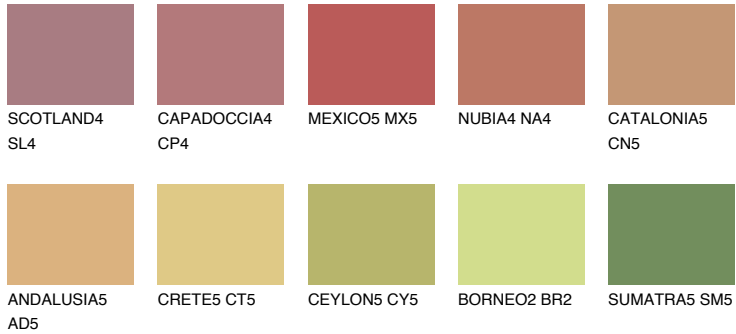

COLOUR DETAILS

CATALONIA6 CN6

30% TSR 39%

Matching colours

COLOURS

INTENSE

For more information on plasters and paints, go to www.ceresit.ee

*The presented colours refer to plasters and paints offered by Ceresit. Due to the use of digital techniques, the presented colours might not represent the original ones, thus they cannot be considered as a reliable colour presentation. We recommend checking the authentic colour samples.