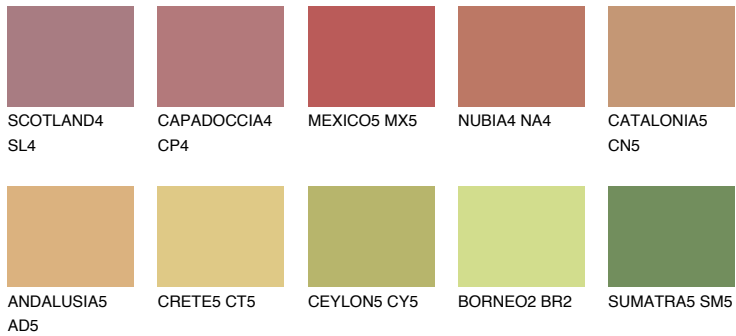

COLOUR DETAILS

CATALONIA6 CN6

30% TSR 39%

Matching colours

COLOURS

INTENSE

For more information on plasters and paints, go to www.ceresit.ee

*The presented colours refer to plasters and paints offered by Ceresit. Due to the use of digital techniques, the presented colours might not represent the original ones, thus they cannot be considered as a reliable colour presentation. We recommend checking the authentic colour samples.