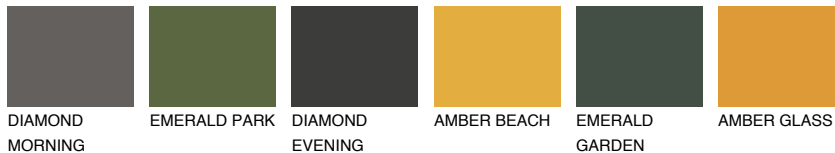

COLOUR DETAILS

GOMERA1 GM1

68% TSR 68%

Matching colours

COLOURS

INTENSE

For more information on plasters and paints, go to www.ceresit.ee

*The presented colours refer to plasters and paints offered by Ceresit. Due to the use of digital techniques, the presented colours might not represent the original ones, thus they cannot be considered as a reliable colour presentation. We recommend checking the authentic colour samples.