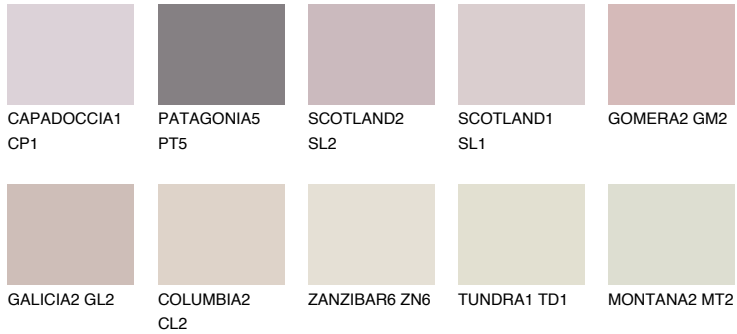

COLOUR DETAILS

GOMERA1 GM1

68% TSR 68%

Matching colours

COLOURS

INTENSE

For more information on plasters and paints, go to www.ceresit.ee

*The presented colours refer to plasters and paints offered by Ceresit. Due to the use of digital techniques, the presented colours might not represent the original ones, thus they cannot be considered as a reliable colour presentation. We recommend checking the authentic colour samples.