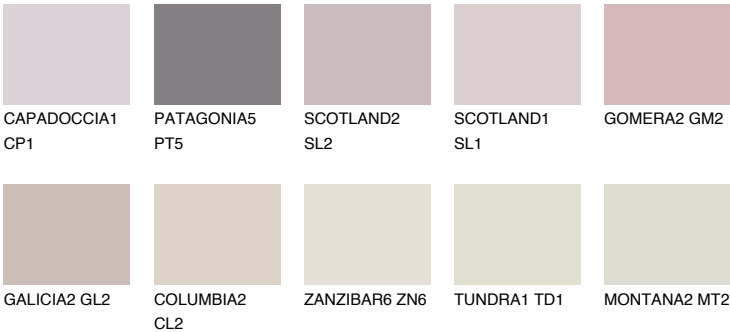

COLOUR DETAILS

GOMERA1 GM1

68% TSR 68%

Matching colours

COLOURS

INTENSE

For more information on plasters and paints, go to www.ceresit.ee

*The presented colours refer to plasters and paints offered by Ceresit. Due to the use of digital techniques, the presented colours might not represent the original ones, thus they cannot be considered as a reliable colour presentation. We recommend checking the authentic colour samples.