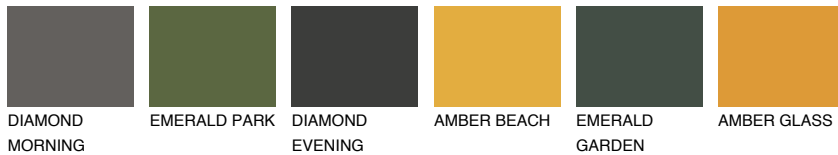

COLOUR DETAILS

GOMERA1 GM1

68% TSR 68%

Matching colours

COLOURS

INTENSE

For more information on plasters and paints, go to www.ceresit.ee

*The presented colours refer to plasters and paints offered by Ceresit. Due to the use of digital techniques, the presented colours might not represent the original ones, thus they cannot be considered as a reliable colour presentation. We recommend checking the authentic colour samples.