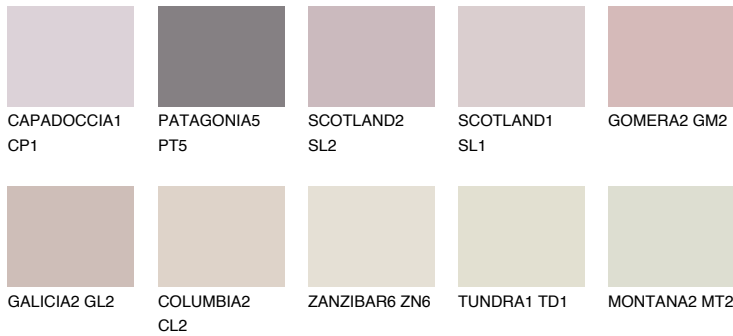

COLOUR DETAILS

GOMERA1 GM1

68% TSR 68%

Matching colours

COLOURS

INTENSE

For more information on plasters and paints, go to www.ceresit.ee

*The presented colours refer to plasters and paints offered by Ceresit. Due to the use of digital techniques, the presented colours might not represent the original ones, thus they cannot be considered as a reliable colour presentation. We recommend checking the authentic colour samples.