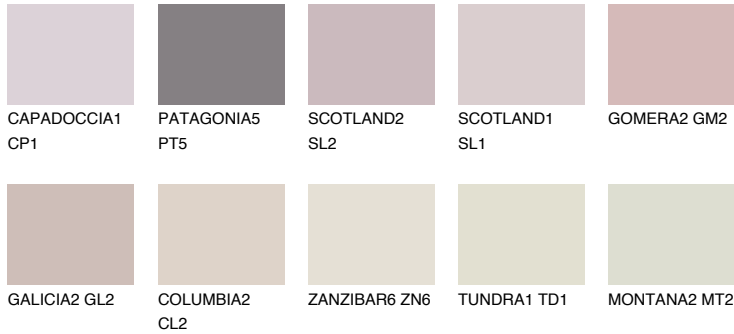

# COLOUR DETAILS

### Matching colours

#### COLOURS

#### INTENSE

For more information on plasters and paints, go to [www.ceresit.ee](http://www.ceresit.ee)

\*The presented colours refer to plasters and paints offered by Ceresit. Due to the use of digital techniques, the presented colours might not represent the original ones, thus they cannot be considered as a reliable colour presentation. We recommend checking the authentic colour samples.