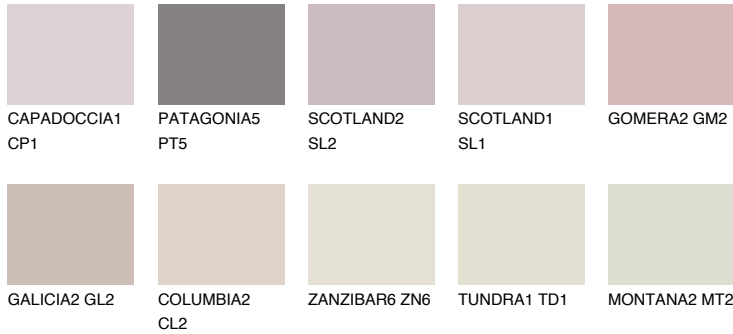

# COLOUR DETAILS

### Matching colours

#### COLOURS

#### INTENSE

For more information on plasters and paints, go to [www.ceresit.ee](http://www.ceresit.ee)

\*The presented colours refer to plasters and paints offered by Ceresit. Due to the use of digital techniques, the presented colours might not represent the original ones, thus they cannot be considered as a reliable colour presentation. We recommend checking the authentic colour samples.