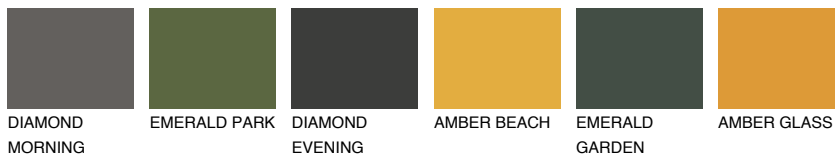

COLOUR DETAILS

GOMERA1 GM1

68% TSR 68%

Matching colours

COLOURS

INTENSE

For more information on plasters and paints, go to www.ceresit.ee

*The presented colours refer to plasters and paints offered by Ceresit. Due to the use of digital techniques, the presented colours might not represent the original ones, thus they cannot be considered as a reliable colour presentation. We recommend checking the authentic colour samples.