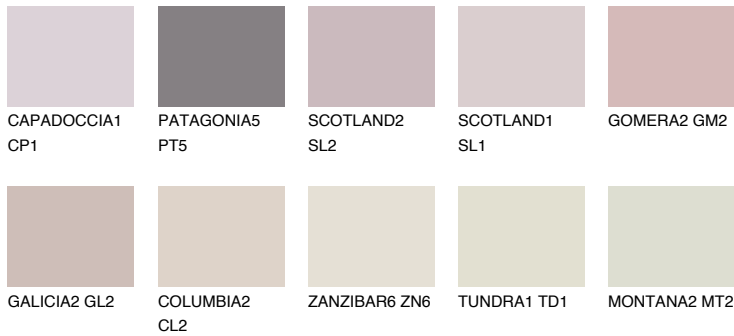

COLOUR DETAILS

GOMERA1 GM1

68% TSR 68%

Matching colours

COLOURS

INTENSE

For more information on plasters and paints, go to www.ceresit.ee

*The presented colours refer to plasters and paints offered by Ceresit. Due to the use of digital techniques, the presented colours might not represent the original ones, thus they cannot be considered as a reliable colour presentation. We recommend checking the authentic colour samples.