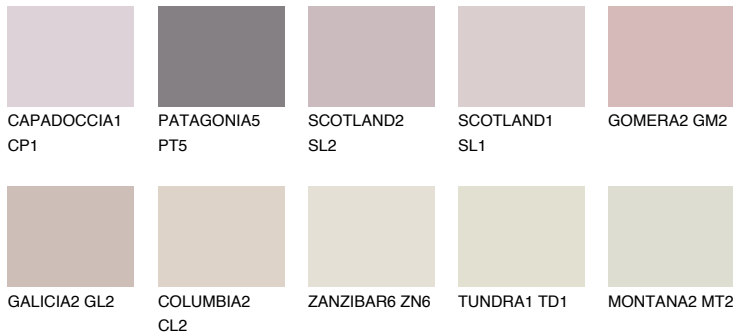

# COLOUR DETAILS

### Matching colours

#### COLOURS

#### INTENSE

For more information on plasters and paints, go to [www.ceresit.ee](http://www.ceresit.ee)

\*The presented colours refer to plasters and paints offered by Ceresit. Due to the use of digital techniques, the presented colours might not represent the original ones, thus they cannot be considered as a reliable colour presentation. We recommend checking the authentic colour samples.