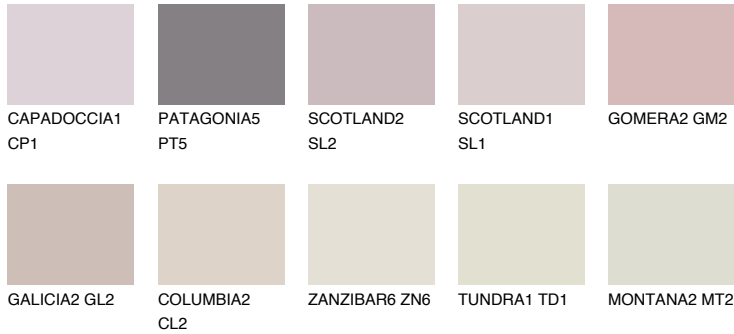

COLOUR DETAILS

GOMERA1 GM1

68% TSR 68%

Matching colours

COLOURS

INTENSE

For more information on plasters and paints, go to www.ceresit.ee

*The presented colours refer to plasters and paints offered by Ceresit. Due to the use of digital techniques, the presented colours might not represent the original ones, thus they cannot be considered as a reliable colour presentation. We recommend checking the authentic colour samples.