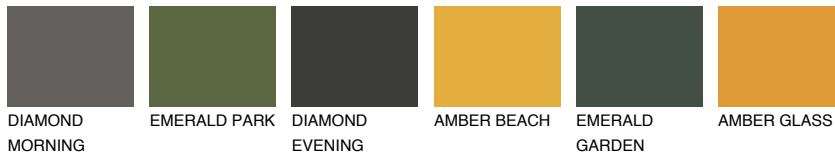

COLOUR DETAILS

GOMERA1 GM1

68% TSR 68%

Matching colours

COLOURS

INTENSE

For more information on plasters and paints, go to www.ceresit.ee

*The presented colours refer to plasters and paints offered by Ceresit. Due to the use of digital techniques, the presented colours might not represent the original ones, thus they cannot be considered as a reliable colour presentation. We recommend checking the authentic colour samples.