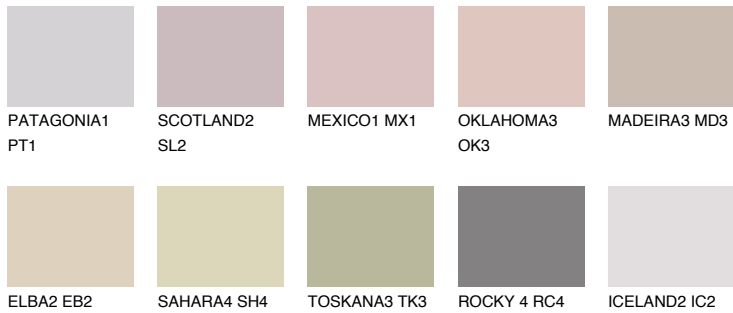

# COLOUR DETAILS

### Matching colours

#### COLOURS

#### INTENSE

For more information on plasters and paints, go to [www.ceresit.ee](http://www.ceresit.ee)

\*The presented colours refer to plasters and paints offered by Ceresit. Due to the use of digital techniques, the presented colours might not represent the original ones, thus they cannot be considered as a reliable colour presentation. We recommend checking the authentic colour samples.