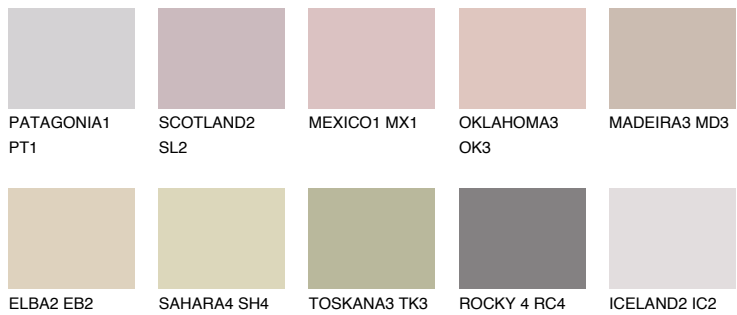

COLOUR DETAILS

GOMERA2 GM2

53% **TSR** 54%

Matching colours

COLOURS

INTENSE

For more information on plasters and paints, go to www.ceresit.ee

*The presented colours refer to plasters and paints offered by Ceresit. Due to the use of digital techniques, the presented colours might not represent the original ones, thus they cannot be considered as a reliable colour presentation. We recommend checking the authentic colour samples.