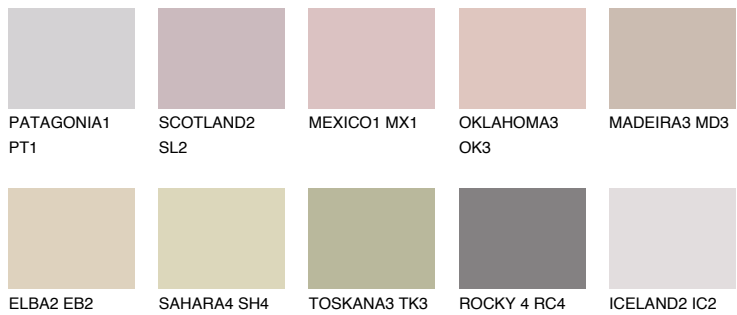

# COLOUR DETAILS

### Matching colours

#### COLOURS

#### INTENSE

For more information on plasters and paints, go to [www.ceresit.ee](http://www.ceresit.ee)

\*The presented colours refer to plasters and paints offered by Ceresit. Due to the use of digital techniques, the presented colours might not represent the original ones, thus they cannot be considered as a reliable colour presentation. We recommend checking the authentic colour samples.