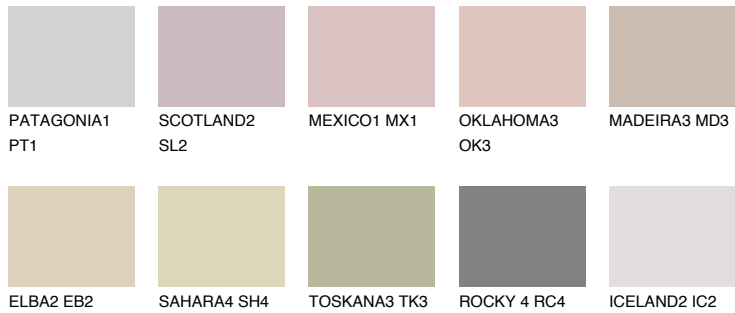

COLOUR DETAILS

GOMERA2 GM2

53% TSR 54%

Matching colours

COLOURS

INTENSE

For more information on plasters and paints, go to www.ceresit.ee

*The presented colours refer to plasters and paints offered by Ceresit. Due to the use of digital techniques, the presented colours might not represent the original ones, thus they cannot be considered as a reliable colour presentation. We recommend checking the authentic colour samples.