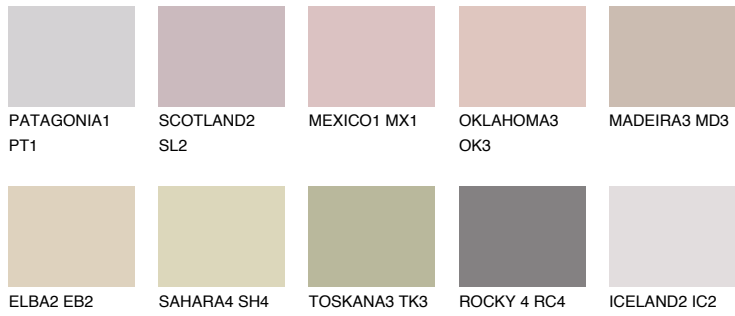

COLOUR DETAILS

GOMERA2 GM2

53% **TSR** 54%

Matching colours

COLOURS

INTENSE

For more information on plasters and paints, go to www.ceresit.ee

*The presented colours refer to plasters and paints offered by Ceresit. Due to the use of digital techniques, the presented colours might not represent the original ones, thus they cannot be considered as a reliable colour presentation. We recommend checking the authentic colour samples.