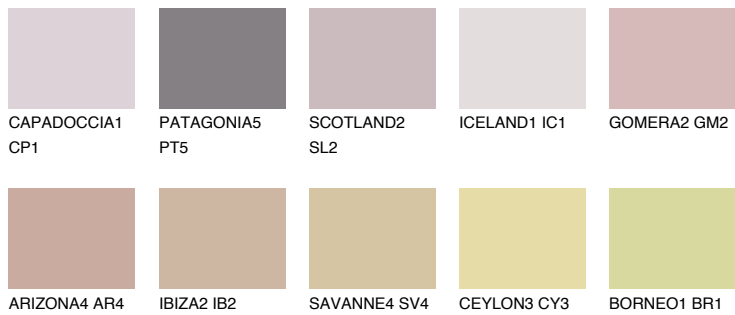

COLOUR DETAILS

GOMERA3 GM3

41% TSR 53%

Matching colours

COLOURS

INTENSE

For more information on plasters and paints, go to www.ceresit.ee

*The presented colours refer to plasters and paints offered by Ceresit. Due to the use of digital techniques, the presented colours might not represent the original ones, thus they cannot be considered as a reliable colour presentation. We recommend checking the authentic colour samples.