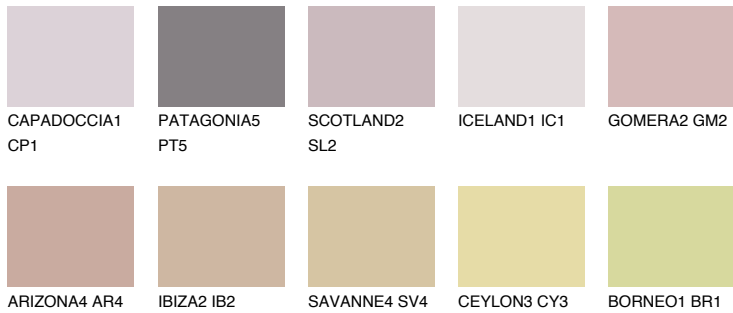

COLOUR DETAILS

GOMERA3 GM3

41% TSR 53%

Matching colours

COLOURS

INTENSE

For more information on plasters and paints, go to www.ceresit.ee

*The presented colours refer to plasters and paints offered by Ceresit. Due to the use of digital techniques, the presented colours might not represent the original ones, thus they cannot be considered as a reliable colour presentation. We recommend checking the authentic colour samples.