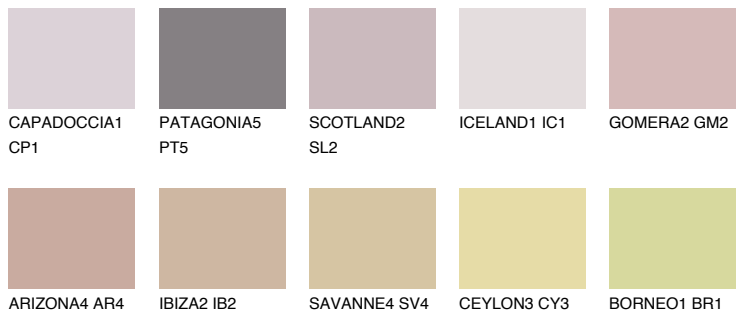

COLOUR DETAILS

GOMERA3 GM3

41% TSR 53%

Matching colours

COLOURS

INTENSE

For more information on plasters and paints, go to www.ceresit.ee

*The presented colours refer to plasters and paints offered by Ceresit. Due to the use of digital techniques, the presented colours might not represent the original ones, thus they cannot be considered as a reliable colour presentation. We recommend checking the authentic colour samples.