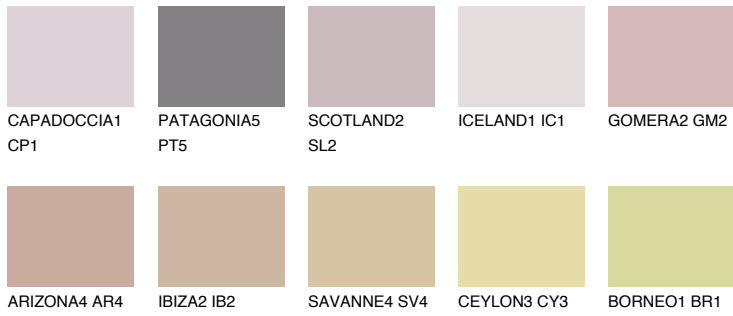

COLOUR DETAILS

GOMERA3 GM3

41% TSR 53%

Matching colours

COLOURS

INTENSE

For more information on plasters and paints, go to www.ceresit.ee

*The presented colours refer to plasters and paints offered by Ceresit. Due to the use of digital techniques, the presented colours might not represent the original ones, thus they cannot be considered as a reliable colour presentation. We recommend checking the authentic colour samples.