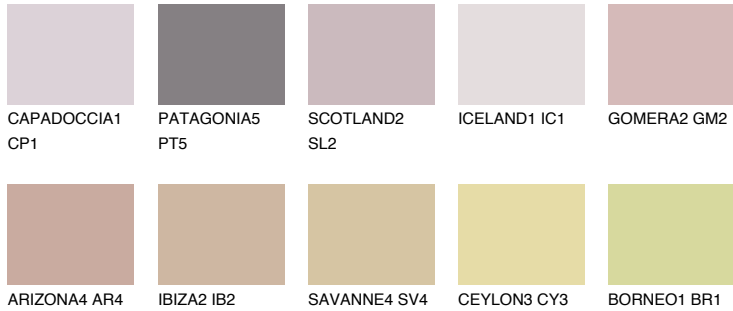

COLOUR DETAILS

GOMERA3 GM3

41% TSR 53%

Matching colours

COLOURS

INTENSE

For more information on plasters and paints, go to www.ceresit.ee

*The presented colours refer to plasters and paints offered by Ceresit. Due to the use of digital techniques, the presented colours might not represent the original ones, thus they cannot be considered as a reliable colour presentation. We recommend checking the authentic colour samples.