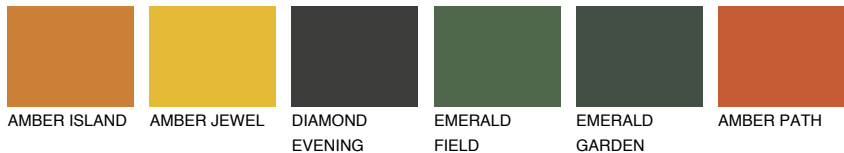

COLOUR DETAILS

GOMERA4 GM4

31% TSR 40%

Matching colours

COLOURS

INTENSE

For more information on plasters and paints, go to www.ceresit.ee

*The presented colours refer to plasters and paints offered by Ceresit. Due to the use of digital techniques, the presented colours might not represent the original ones, thus they cannot be considered as a reliable colour presentation. We recommend checking the authentic colour samples.