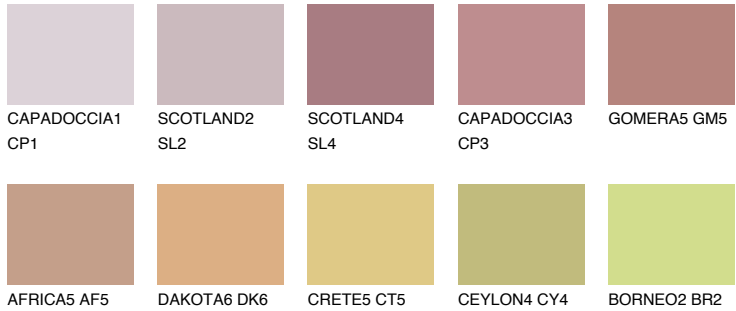

COLOUR DETAILS

GOMERA4 GM4

31% TSR 40%

Matching colours

COLOURS

INTENSE

For more information on plasters and paints, go to www.ceresit.ee

*The presented colours refer to plasters and paints offered by Ceresit. Due to the use of digital techniques, the presented colours might not represent the original ones, thus they cannot be considered as a reliable colour presentation. We recommend checking the authentic colour samples.