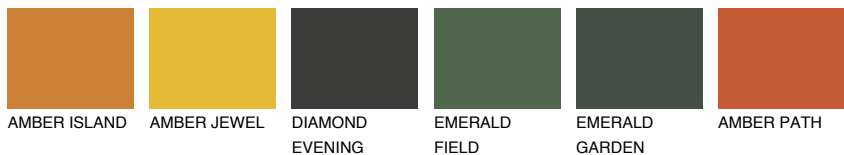

COLOUR DETAILS

GOMERA4 GM4

31% TSR 40%

Matching colours

COLOURS

INTENSE

For more information on plasters and paints, go to www.ceresit.ee

*The presented colours refer to plasters and paints offered by Ceresit. Due to the use of digital techniques, the presented colours might not represent the original ones, thus they cannot be considered as a reliable colour presentation. We recommend checking the authentic colour samples.