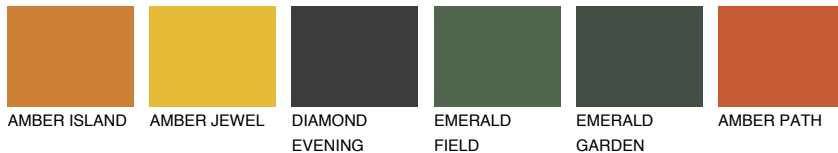

COLOUR DETAILS

GOMERA4 GM4

31% TSR 40%

Matching colours

COLOURS

INTENSE

For more information on plasters and paints, go to www.ceresit.ee

*The presented colours refer to plasters and paints offered by Ceresit. Due to the use of digital techniques, the presented colours might not represent the original ones, thus they cannot be considered as a reliable colour presentation. We recommend checking the authentic colour samples.