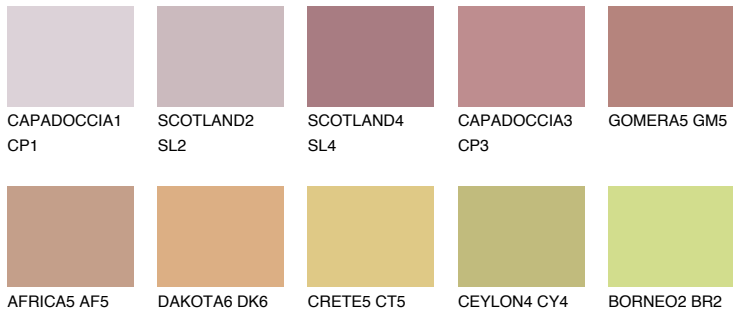

COLOUR DETAILS

GOMERA4 GM4

31% TSR 40%

Matching colours

COLOURS

INTENSE

For more information on plasters and paints, go to www.ceresit.ee

*The presented colours refer to plasters and paints offered by Ceresit. Due to the use of digital techniques, the presented colours might not represent the original ones, thus they cannot be considered as a reliable colour presentation. We recommend checking the authentic colour samples.