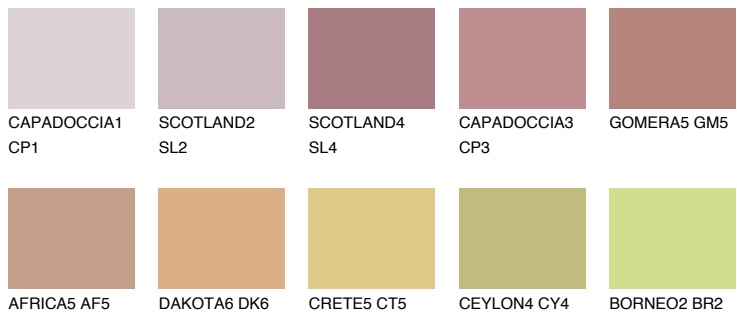

COLOUR DETAILS

GOMERA4 GM4

31% TSR 40%

Matching colours

COLOURS

INTENSE

For more information on plasters and paints, go to www.ceresit.ee

*The presented colours refer to plasters and paints offered by Ceresit. Due to the use of digital techniques, the presented colours might not represent the original ones, thus they cannot be considered as a reliable colour presentation. We recommend checking the authentic colour samples.