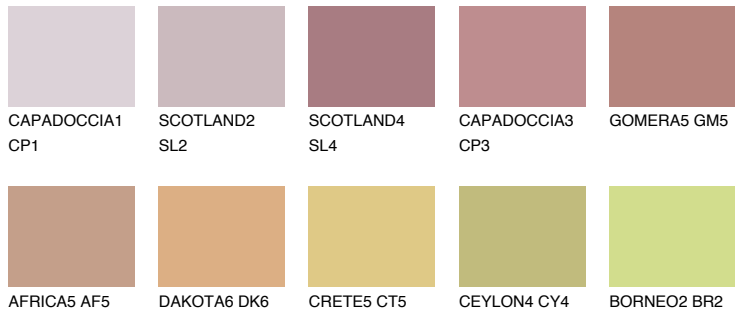

COLOUR DETAILS

GOMERA4 GM4

31% TSR 40%

Matching colours

COLOURS

INTENSE

For more information on plasters and paints, go to www.ceresit.ee

*The presented colours refer to plasters and paints offered by Ceresit. Due to the use of digital techniques, the presented colours might not represent the original ones, thus they cannot be considered as a reliable colour presentation. We recommend checking the authentic colour samples.