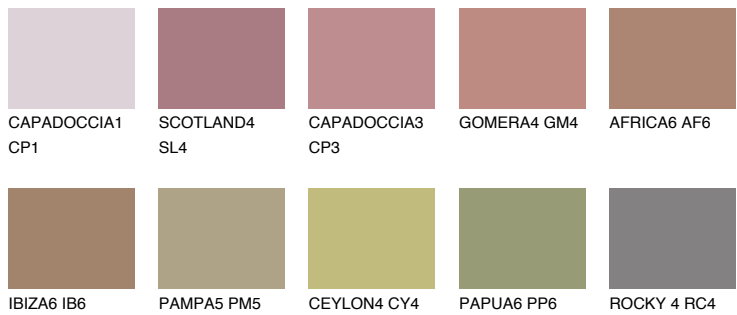

# COLOUR DETAILS

### Matching colours

#### COLOURS

#### INTENSE

For more information on plasters and paints, go to [www.ceresit.ee](http://www.ceresit.ee)

\*The presented colours refer to plasters and paints offered by Ceresit. Due to the use of digital techniques, the presented colours might not represent the original ones, thus they cannot be considered as a reliable colour presentation. We recommend checking the authentic colour samples.