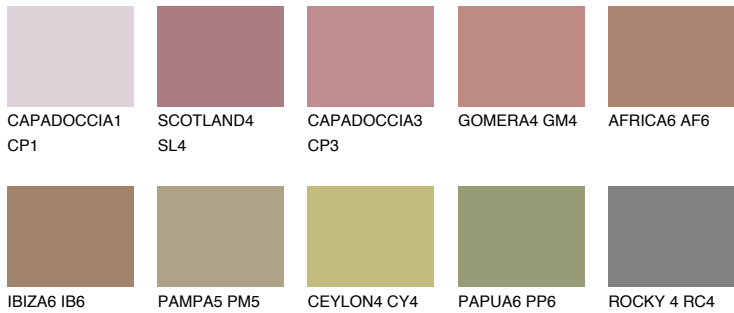

COLOUR DETAILS

GOMERA5 GM5

28% **TSR** 34%

Matching colours

COLOURS

INTENSE

For more information on plasters and paints, go to www.ceresit.ee

*The presented colours refer to plasters and paints offered by Ceresit. Due to the use of digital techniques, the presented colours might not represent the original ones, thus they cannot be considered as a reliable colour presentation. We recommend checking the authentic colour samples.