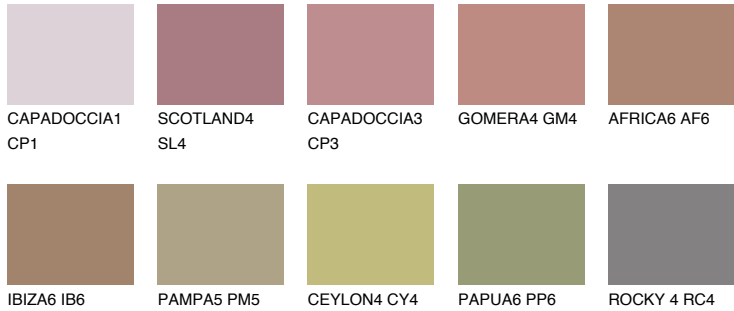

COLOUR DETAILS

GOMERA5 GM5

☀ 28% **TSR** 34%

Matching colours

COLOURS

INTENSE

For more information on plasters and paints, go to www.ceresit.ee

*The presented colours refer to plasters and paints offered by Ceresit. Due to the use of digital techniques, the presented colours might not represent the original ones, thus they cannot be considered as a reliable colour presentation. We recommend checking the authentic colour samples.