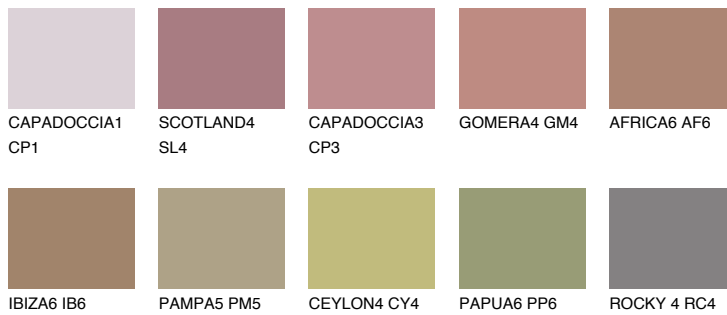

# COLOUR DETAILS

### Matching colours

#### COLOURS

#### INTENSE

For more information on plasters and paints, go to  
[www.ceresit.ee](http://www.ceresit.ee)

\*The presented colours refer to plasters and paints offered by Ceresit. Due to the use of digital techniques, the presented colours might not represent the original ones, thus they cannot be considered as a reliable colour presentation. We recommend checking the authentic colour samples.