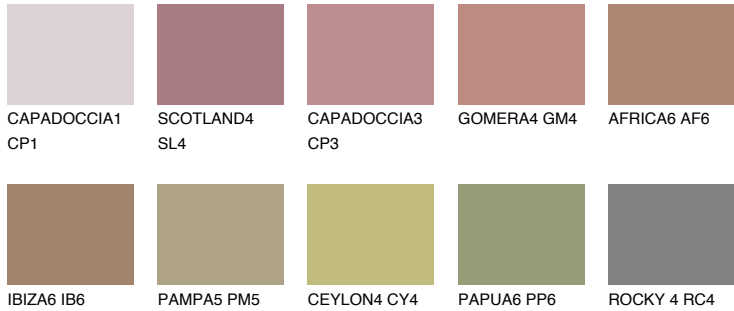

COLOUR DETAILS

GOMERA5 GM5

☀️ 28% **TSR 34%**

Matching colours

COLOURS

INTENSE

For more information on plasters and paints, go to www.ceresit.ee

*The presented colours refer to plasters and paints offered by Ceresit. Due to the use of digital techniques, the presented colours might not represent the original ones, thus they cannot be considered as a reliable colour presentation. We recommend checking the authentic colour samples.