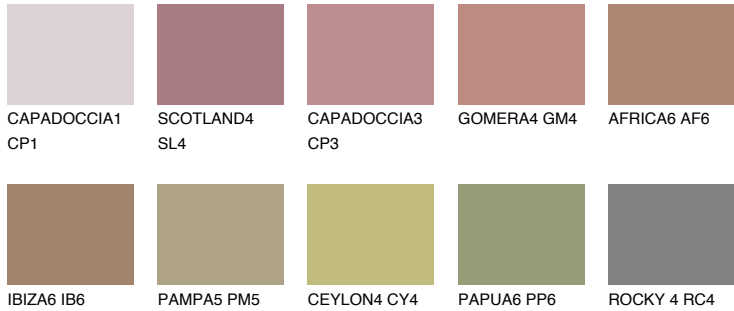

# COLOUR DETAILS

### Matching colours

#### COLOURS

#### INTENSE

For more information on plasters and paints, go to [www.ceresit.ee](http://www.ceresit.ee)

\*The presented colours refer to plasters and paints offered by Ceresit. Due to the use of digital techniques, the presented colours might not represent the original ones, thus they cannot be considered as a reliable colour presentation. We recommend checking the authentic colour samples.