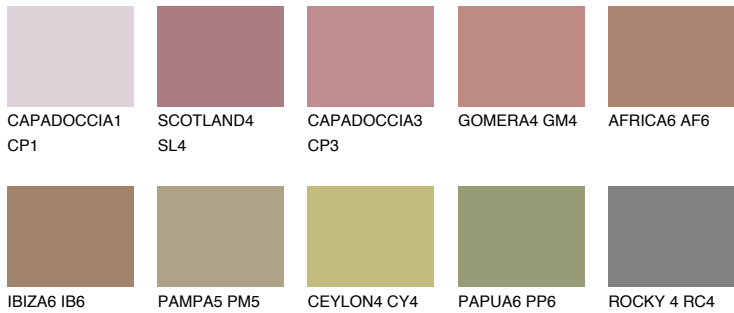

COLOUR DETAILS

GOMERA5 GM5

☀️ 28% **TSR 34%**

Matching colours

COLOURS

INTENSE

For more information on plasters and paints, go to www.ceresit.ee

*The presented colours refer to plasters and paints offered by Ceresit. Due to the use of digital techniques, the presented colours might not represent the original ones, thus they cannot be considered as a reliable colour presentation. We recommend checking the authentic colour samples.