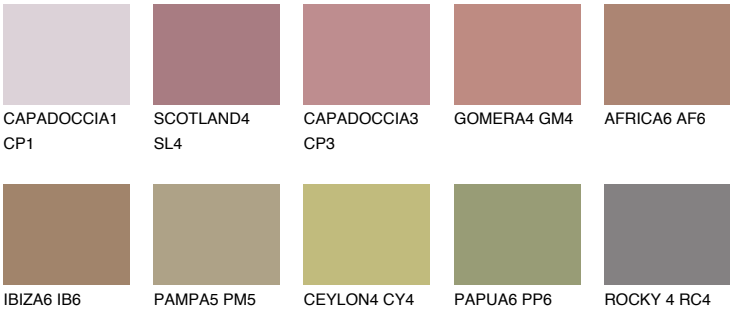

# COLOUR DETAILS

### Matching colours

#### COLOURS

#### INTENSE

For more information on plasters and paints, go to [www.ceresit.ee](http://www.ceresit.ee)

\*The presented colours refer to plasters and paints offered by Ceresit. Due to the use of digital techniques, the presented colours might not represent the original ones, thus they cannot be considered as a reliable colour presentation. We recommend checking the authentic colour samples.