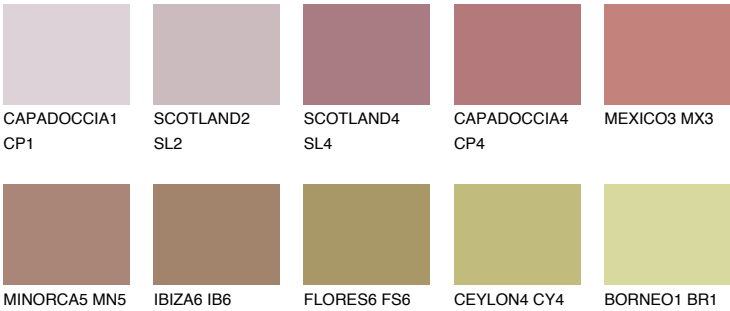

GOMERA6 GM6

☀️ 23% **TSR** 31%

Matching colours

COLOURS

INTENSE

For more information on plasters and paints, go to www.ceresit.ee

*The presented colours refer to plasters and paints offered by Ceresit. Due to the use of digital techniques, the presented colours might not represent the original ones, thus they cannot be considered as a reliable colour presentation. We recommend checking the authentic colour samples.