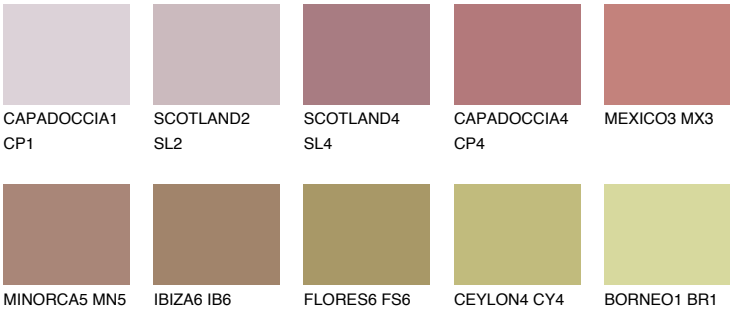

## GOMERA6 GM6

23% **TSR** 31%

### Matching colours

#### COLOURS

#### INTENSE

For more information on plasters and paints, go to [www.ceresit.ee](http://www.ceresit.ee)

\*The presented colours refer to plasters and paints offered by Ceresit. Due to the use of digital techniques, the presented colours might not represent the original ones, thus they cannot be considered as a reliable colour presentation. We recommend checking the authentic colour samples.