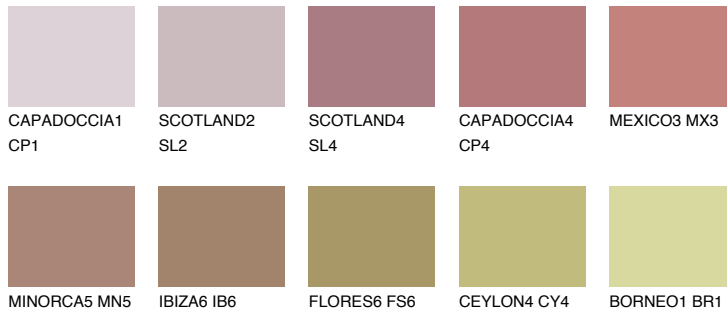

## GOMERA6 GM6

23% **TSR** 31%

### Matching colours

#### COLOURS

#### INTENSE

For more information on plasters and paints, go to  
[www.ceresit.ee](http://www.ceresit.ee)

\*The presented colours refer to plasters and paints offered by Ceresit. Due to the use of digital techniques, the presented colours might not represent the original ones, thus they cannot be considered as a reliable colour presentation. We recommend checking the authentic colour samples.