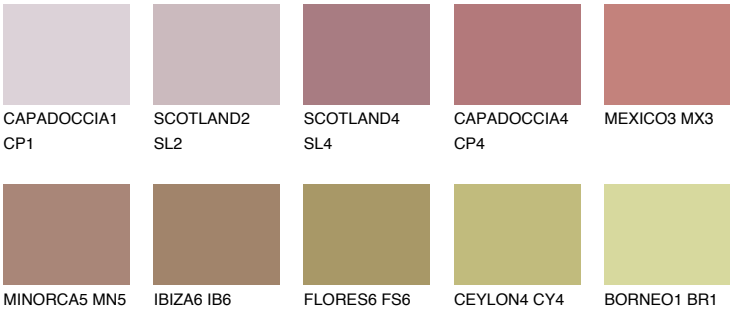

## GOMERA6 GM6

☀ 23%    **TSR** 31%

### Matching colours

#### COLOURS

#### INTENSE

For more information on plasters and paints, go to [www.ceresit.ee](http://www.ceresit.ee)

\*The presented colours refer to plasters and paints offered by Ceresit. Due to the use of digital techniques, the presented colours might not represent the original ones, thus they cannot be considered as a reliable colour presentation. We recommend checking the authentic colour samples.