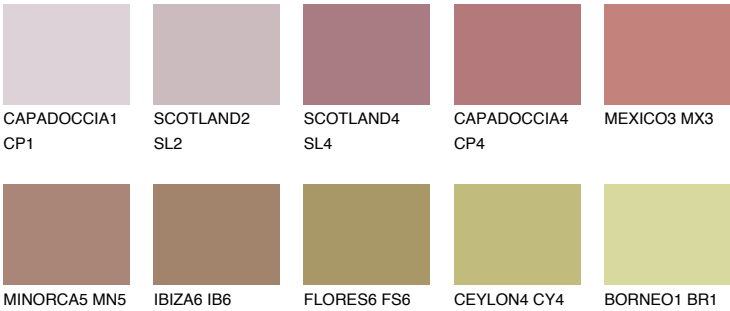

GOMERA6 GM6

23% **TSR** 31%

Matching colours

COLOURS

INTENSE

For more information on plasters and paints, go to www.ceresit.ee

*The presented colours refer to plasters and paints offered by Ceresit. Due to the use of digital techniques, the presented colours might not represent the original ones, thus they cannot be considered as a reliable colour presentation. We recommend checking the authentic colour samples.