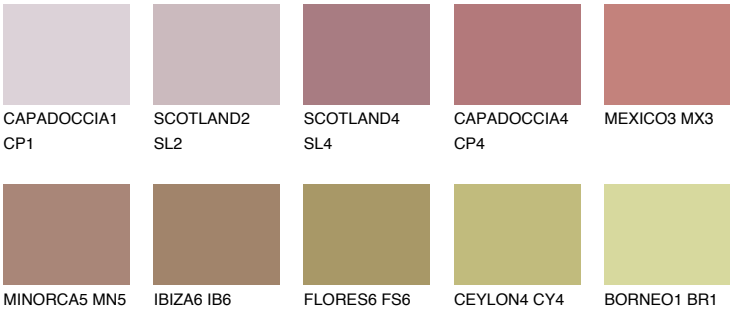

GOMERA6 GM6

☀ 23% **TSR** 31%

Matching colours

COLOURS

INTENSE

For more information on plasters and paints, go to www.ceresit.ee

*The presented colours refer to plasters and paints offered by Ceresit. Due to the use of digital techniques, the presented colours might not represent the original ones, thus they cannot be considered as a reliable colour presentation. We recommend checking the authentic colour samples.