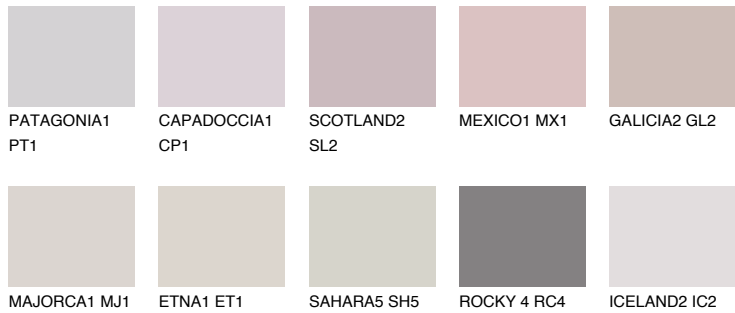

COLOUR DETAILS

FORMENTERA1 FR1

62% **TSR** 61%

Matching colours

COLOURS

INTENSE

For more information on plasters and paints, go to www.ceresit.ee

*The presented colours refer to plasters and paints offered by Ceresit. Due to the use of digital techniques, the presented colours might not represent the original ones, thus they cannot be considered as a reliable colour presentation. We recommend checking the authentic colour samples.