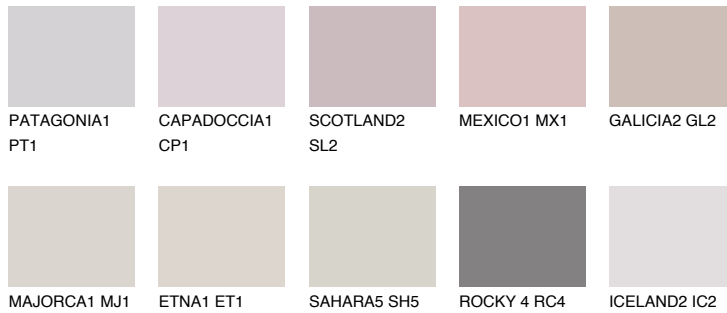

COLOUR DETAILS

FORMENTERA1 FR1

62% **TSR** 61%

Matching colours

COLOURS

INTENSE

For more information on plasters and paints, go to www.ceresit.ee

*The presented colours refer to plasters and paints offered by Ceresit. Due to the use of digital techniques, the presented colours might not represent the original ones, thus they cannot be considered as a reliable colour presentation. We recommend checking the authentic colour samples.