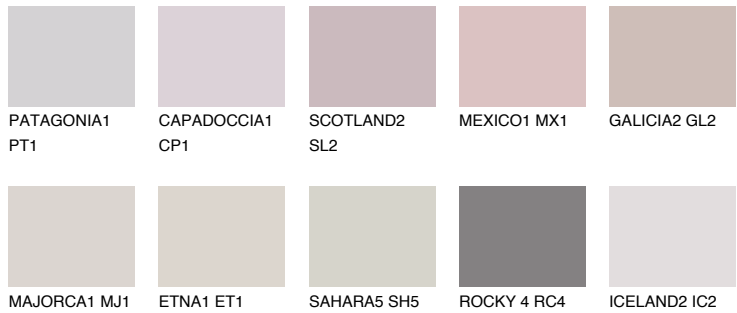

COLOUR DETAILS

FORMENTERA1 FR1

62% **TSR** 61%

Matching colours

COLOURS

INTENSE

For more information on plasters and paints, go to www.ceresit.ee

*The presented colours refer to plasters and paints offered by Ceresit. Due to the use of digital techniques, the presented colours might not represent the original ones, thus they cannot be considered as a reliable colour presentation. We recommend checking the authentic colour samples.