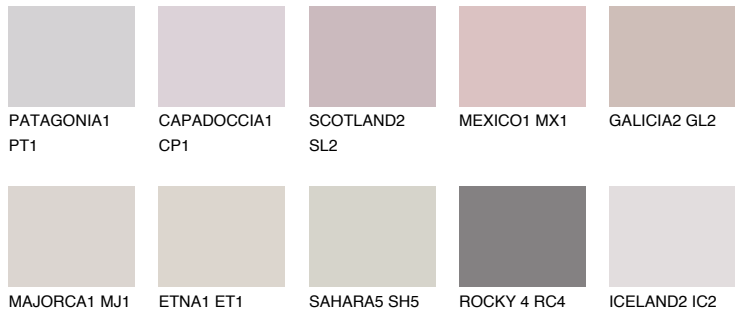

# COLOUR DETAILS

### Matching colours

#### COLOURS

#### INTENSE

For more information on plasters and paints, go to [www.ceresit.ee](http://www.ceresit.ee)

\*The presented colours refer to plasters and paints offered by Ceresit. Due to the use of digital techniques, the presented colours might not represent the original ones, thus they cannot be considered as a reliable colour presentation. We recommend checking the authentic colour samples.