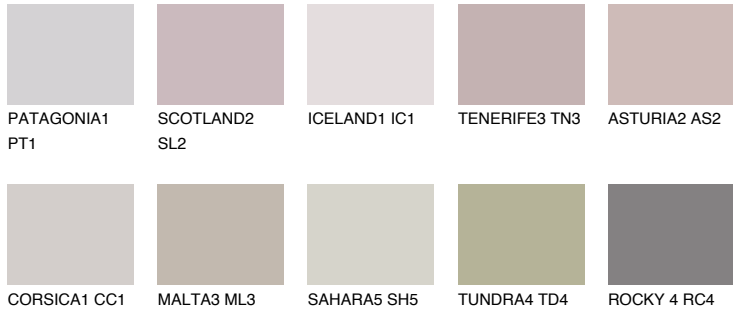

COLOUR DETAILS

FORMENTERA2 FR2

53% TSR 51%

Matching colours

COLOURS

INTENSE

For more information on plasters and paints, go to www.ceresit.ee

*The presented colours refer to plasters and paints offered by Ceresit. Due to the use of digital techniques, the presented colours might not represent the original ones, thus they cannot be considered as a reliable colour presentation. We recommend checking the authentic colour samples.