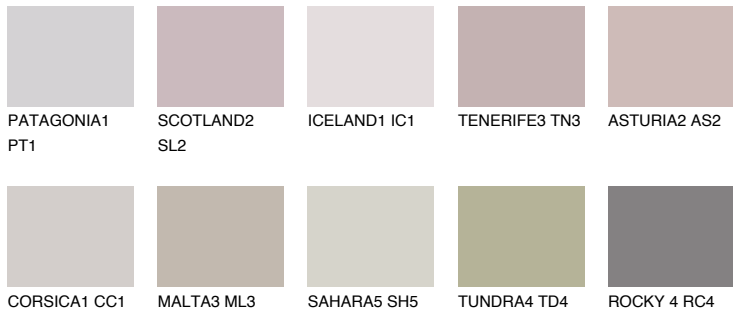

# COLOUR DETAILS

### Matching colours

#### COLOURS

#### INTENSE

For more information on plasters and paints, go to [www.ceresit.ee](http://www.ceresit.ee)

\*The presented colours refer to plasters and paints offered by Ceresit. Due to the use of digital techniques, the presented colours might not represent the original ones, thus they cannot be considered as a reliable colour presentation. We recommend checking the authentic colour samples.