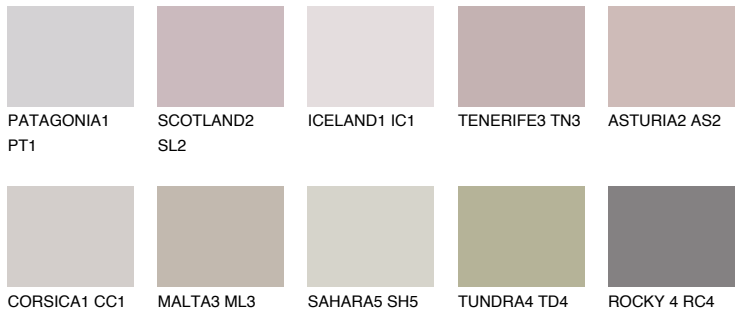

COLOUR DETAILS

FORMENTERA2 FR2

53% TSR 51%

Matching colours

COLOURS

INTENSE

For more information on plasters and paints, go to www.ceresit.ee

*The presented colours refer to plasters and paints offered by Ceresit. Due to the use of digital techniques, the presented colours might not represent the original ones, thus they cannot be considered as a reliable colour presentation. We recommend checking the authentic colour samples.