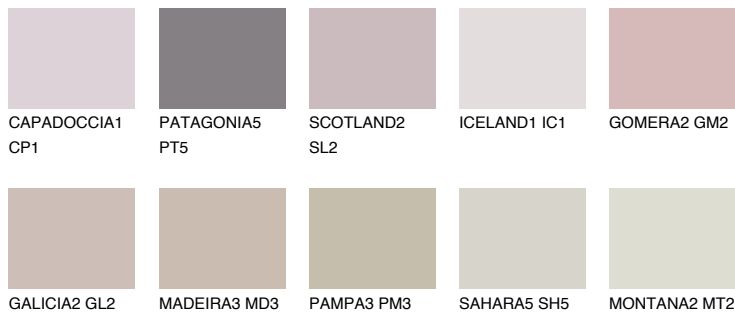

COLOUR DETAILS

FORMENTERA3 FR3

46% **TSR** 53%

Matching colours

COLOURS

INTENSE

For more information on plasters and paints, go to www.ceresit.ee

*The presented colours refer to plasters and paints offered by Ceresit. Due to the use of digital techniques, the presented colours might not represent the original ones, thus they cannot be considered as a reliable colour presentation. We recommend checking the authentic colour samples.