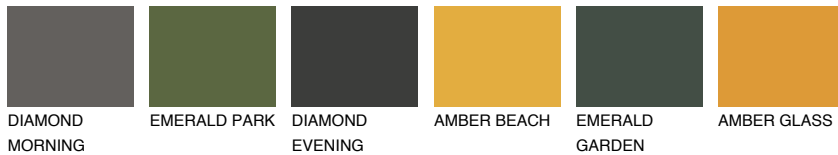

COLOUR DETAILS

FORMENTERA3 FR3

46% **TSR** 53%

Matching colours

COLOURS

INTENSE

For more information on plasters and paints, go to www.ceresit.ee

*The presented colours refer to plasters and paints offered by Ceresit. Due to the use of digital techniques, the presented colours might not represent the original ones, thus they cannot be considered as a reliable colour presentation. We recommend checking the authentic colour samples.