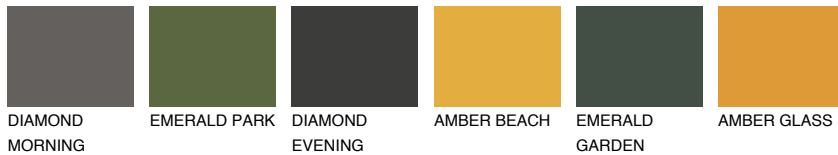

COLOUR DETAILS

FORMENTERA3 FR3

46% TSR 53%

Matching colours

COLOURS

INTENSE

For more information on plasters and paints, go to www.ceresit.ee

*The presented colours refer to plasters and paints offered by Ceresit. Due to the use of digital techniques, the presented colours might not represent the original ones, thus they cannot be considered as a reliable colour presentation. We recommend checking the authentic colour samples.