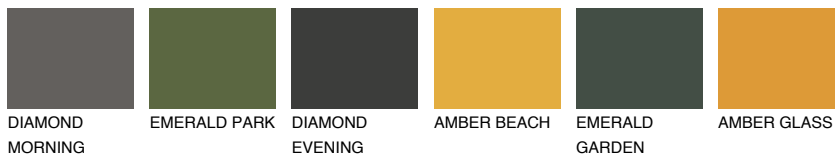

COLOUR DETAILS

FORMENTERA3 FR3

46% **TSR** 53%

Matching colours

COLOURS

INTENSE

For more information on plasters and paints, go to www.ceresit.ee

*The presented colours refer to plasters and paints offered by Ceresit. Due to the use of digital techniques, the presented colours might not represent the original ones, thus they cannot be considered as a reliable colour presentation. We recommend checking the authentic colour samples.