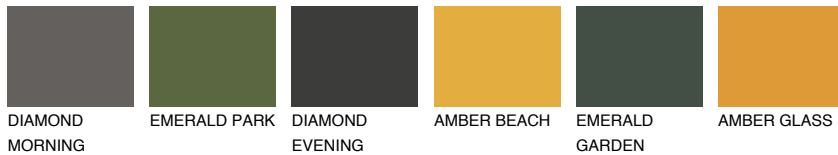

# COLOUR DETAILS

## FORMENTERA3 FR3

46% **TSR** 53%

### Matching colours

#### COLOURS