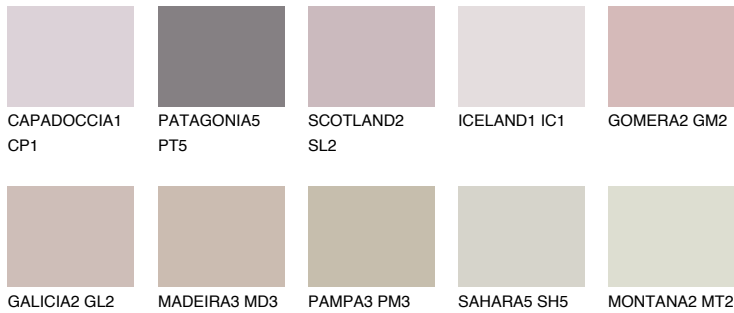

# COLOUR DETAILS

### Matching colours

#### COLOURS

#### INTENSE

For more information on plasters and paints, go to [www.ceresit.ee](http://www.ceresit.ee)

\*The presented colours refer to plasters and paints offered by Ceresit. Due to the use of digital techniques, the presented colours might not represent the original ones, thus they cannot be considered as a reliable colour presentation. We recommend checking the authentic colour samples.