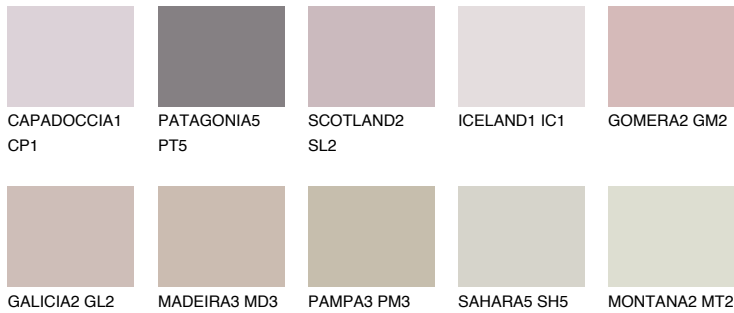

COLOUR DETAILS

FORMENTERA3 FR3

46% TSR 53%

Matching colours

COLOURS

INTENSE

For more information on plasters and paints, go to www.ceresit.ee

*The presented colours refer to plasters and paints offered by Ceresit. Due to the use of digital techniques, the presented colours might not represent the original ones, thus they cannot be considered as a reliable colour presentation. We recommend checking the authentic colour samples.