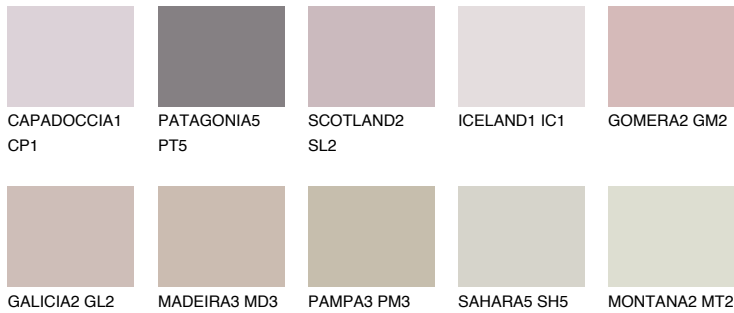

COLOUR DETAILS

FORMENTERA3 FR3

46% **TSR** 53%

Matching colours

COLOURS

INTENSE

For more information on plasters and paints, go to www.ceresit.ee

*The presented colours refer to plasters and paints offered by Ceresit. Due to the use of digital techniques, the presented colours might not represent the original ones, thus they cannot be considered as a reliable colour presentation. We recommend checking the authentic colour samples.