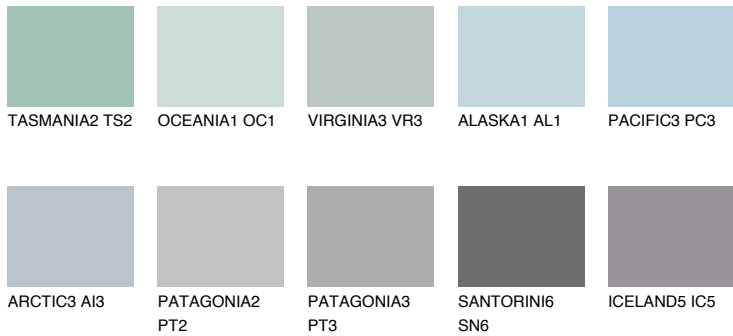

COLOUR DETAILS

SAMOA1 SA1

59% TSR 63%

Matching colours

COLOURS

INTENSE

For more information on plasters and paints, go to www.ceresit.ee

*The presented colours refer to plasters and paints offered by Ceresit. Due to the use of digital techniques, the presented colours might not represent the original ones, thus they cannot be considered as a reliable colour presentation. We recommend checking the authentic colour samples.