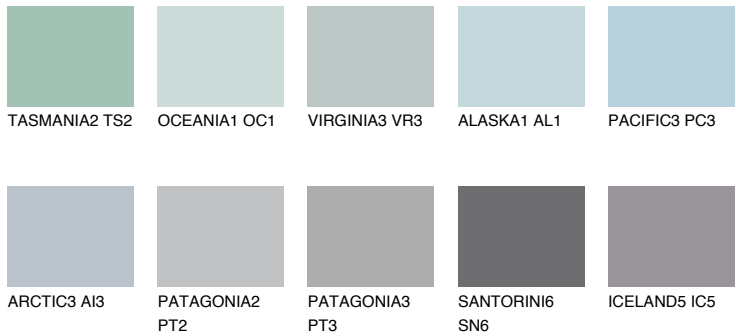

COLOUR DETAILS

SAMOA1 SA1

59% TSR 63%

Matching colours

COLOURS

INTENSE

For more information on plasters and paints, go to www.ceresit.ee

*The presented colours refer to plasters and paints offered by Ceresit. Due to the use of digital techniques, the presented colours might not represent the original ones, thus they cannot be considered as a reliable colour presentation. We recommend checking the authentic colour samples.