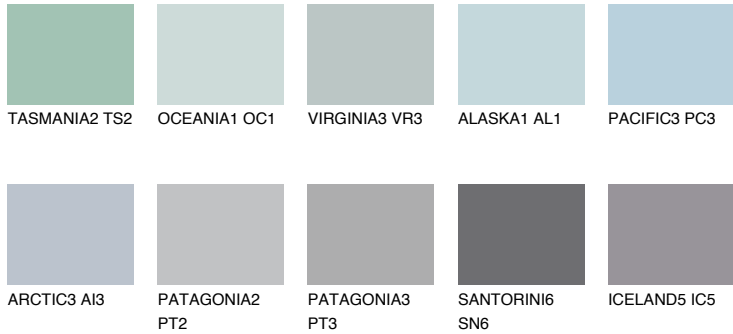

COLOUR DETAILS

SAMOA1 SA1

59% TSR 63%

Matching colours

COLOURS

INTENSE

For more information on plasters and paints, go to www.ceresit.ee

*The presented colours refer to plasters and paints offered by Ceresit. Due to the use of digital techniques, the presented colours might not represent the original ones, thus they cannot be considered as a reliable colour presentation. We recommend checking the authentic colour samples.