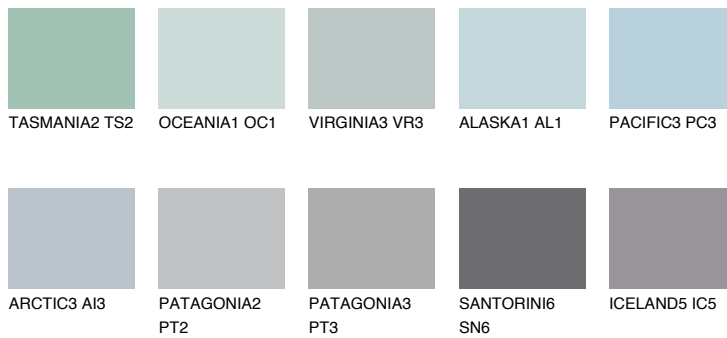

# COLOUR DETAILS

## SAMOA1 SA1

59% TSR 63%

### Matching colours

#### COLOURS