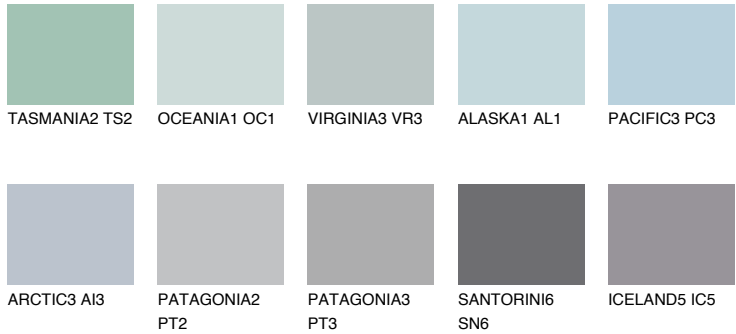

COLOUR DETAILS

SAMOA1 SA1

59% TSR 63%

Matching colours

COLOURS

INTENSE

For more information on plasters and paints, go to www.ceresit.ee

*The presented colours refer to plasters and paints offered by Ceresit. Due to the use of digital techniques, the presented colours might not represent the original ones, thus they cannot be considered as a reliable colour presentation. We recommend checking the authentic colour samples.