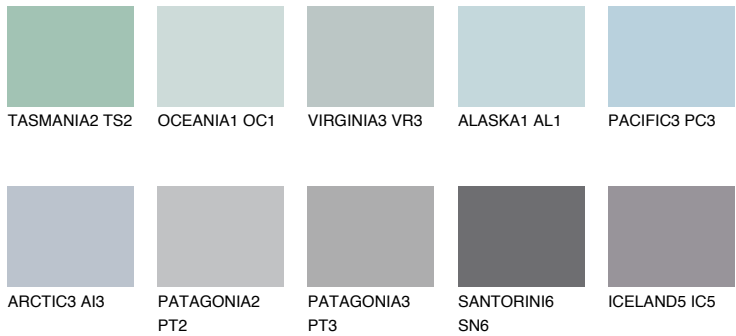

# COLOUR DETAILS

## SAMOA1 SA1

59% TSR 63%

### Matching colours

#### COLOURS