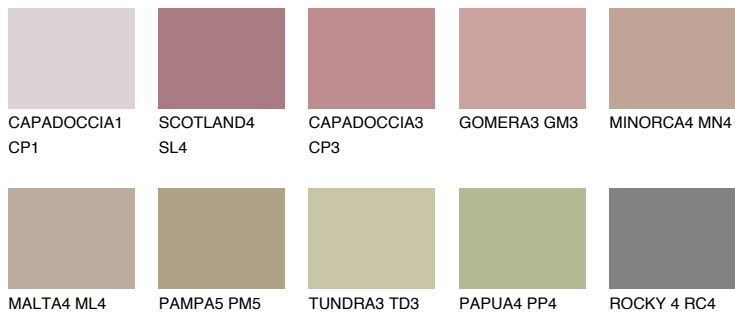

# COLOUR DETAILS

### Matching colours

#### COLOURS

#### INTENSE

For more information on plasters and paints, go to [www.ceresit.ee](http://www.ceresit.ee)

\*The presented colours refer to plasters and paints offered by Ceresit. Due to the use of digital techniques, the presented colours might not represent the original ones, thus they cannot be considered as a reliable colour presentation. We recommend checking the authentic colour samples.