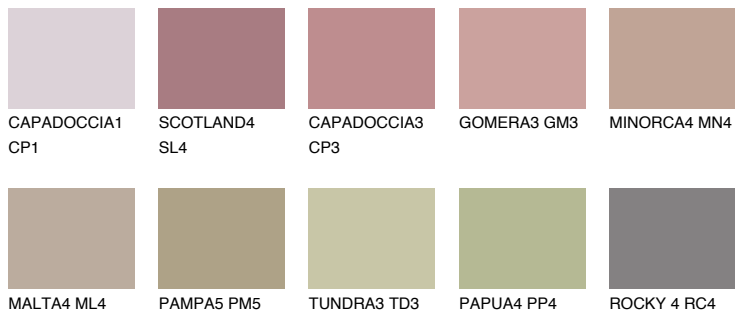

COLOUR DETAILS

FORMENTERA4 FR4

33% **TSR** 38%

Matching colours

COLOURS

INTENSE

For more information on plasters and paints, go to www.ceresit.ee

*The presented colours refer to plasters and paints offered by Ceresit. Due to the use of digital techniques, the presented colours might not represent the original ones, thus they cannot be considered as a reliable colour presentation. We recommend checking the authentic colour samples.