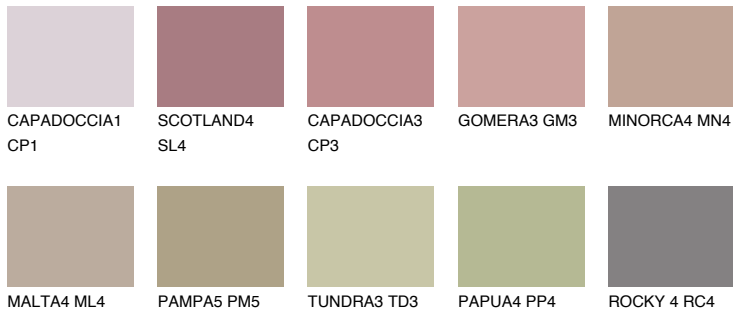

COLOUR DETAILS

FORMENTERA4 FR4

33% **TSR** 38%

Matching colours

COLOURS

INTENSE

For more information on plasters and paints, go to www.ceresit.ee

*The presented colours refer to plasters and paints offered by Ceresit. Due to the use of digital techniques, the presented colours might not represent the original ones, thus they cannot be considered as a reliable colour presentation. We recommend checking the authentic colour samples.