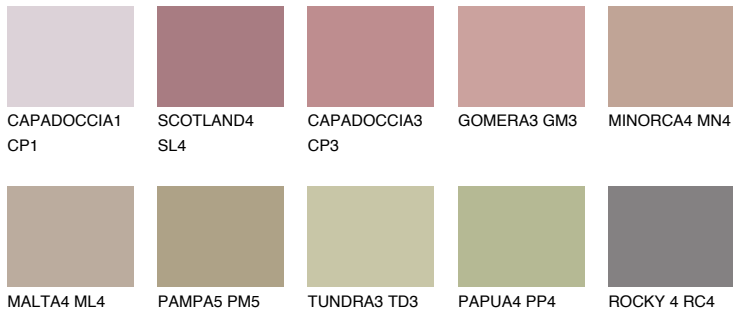

# COLOUR DETAILS

### Matching colours

#### COLOURS

#### INTENSE

For more information on plasters and paints, go to [www.ceresit.ee](http://www.ceresit.ee)

\*The presented colours refer to plasters and paints offered by Ceresit. Due to the use of digital techniques, the presented colours might not represent the original ones, thus they cannot be considered as a reliable colour presentation. We recommend checking the authentic colour samples.