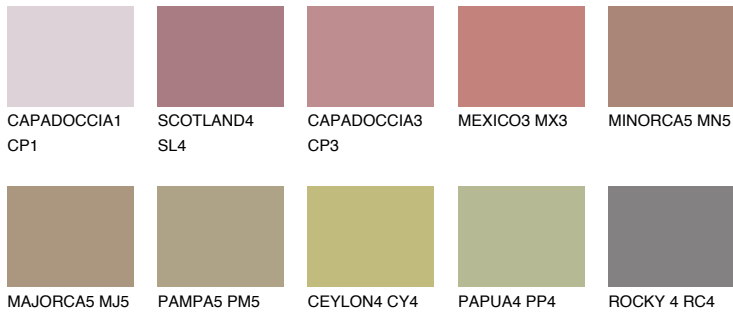

COLOUR DETAILS

FORMENTERA5 FR5

☀️ 24% **TSR** 29%

Matching colours

COLOURS

INTENSE

For more information on plasters and paints, go to www.ceresit.ee

*The presented colours refer to plasters and paints offered by Ceresit. Due to the use of digital techniques, the presented colours might not represent the original ones, thus they cannot be considered as a reliable colour presentation. We recommend checking the authentic colour samples.