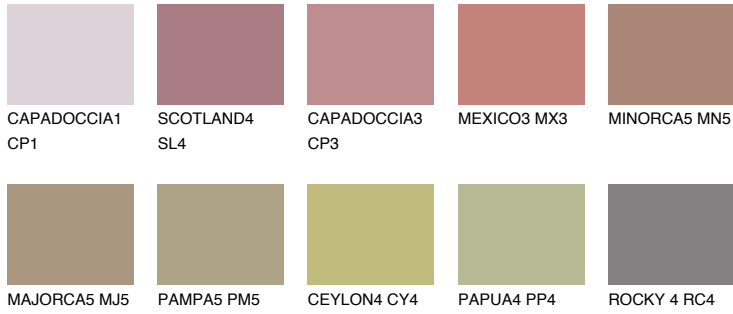

# COLOUR DETAILS

### Matching colours

#### COLOURS

#### INTENSE

For more information on plasters and paints, go to [www.ceresit.ee](http://www.ceresit.ee)

\*The presented colours refer to plasters and paints offered by Ceresit. Due to the use of digital techniques, the presented colours might not represent the original ones, thus they cannot be considered as a reliable colour presentation. We recommend checking the authentic colour samples.