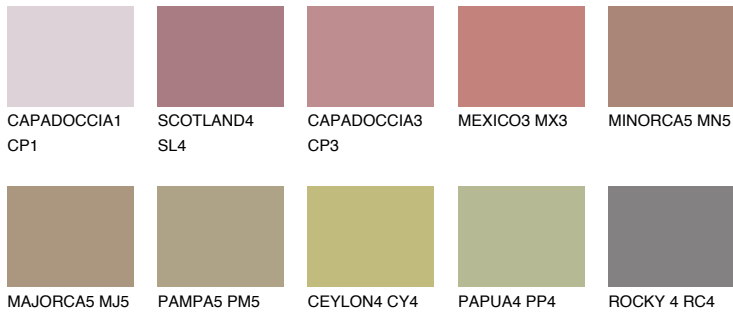

# COLOUR DETAILS

### Matching colours

#### COLOURS

#### INTENSE

For more information on plasters and paints, go to [www.ceresit.ee](http://www.ceresit.ee)

\*The presented colours refer to plasters and paints offered by Ceresit. Due to the use of digital techniques, the presented colours might not represent the original ones, thus they cannot be considered as a reliable colour presentation. We recommend checking the authentic colour samples.