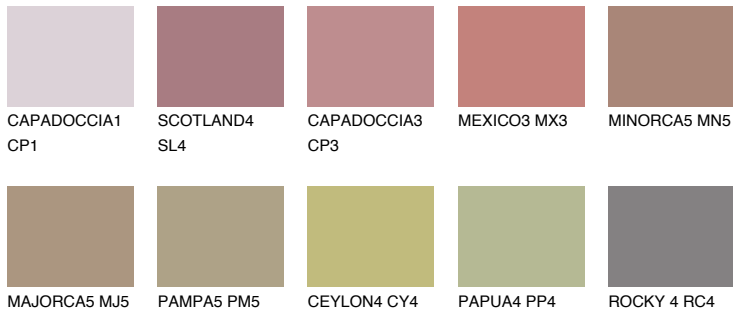

COLOUR DETAILS

FORMENTERA5 FR5

☀ 24% **TSR** 29%

Matching colours

COLOURS

INTENSE

For more information on plasters and paints, go to www.ceresit.ee

*The presented colours refer to plasters and paints offered by Ceresit. Due to the use of digital techniques, the presented colours might not represent the original ones, thus they cannot be considered as a reliable colour presentation. We recommend checking the authentic colour samples.