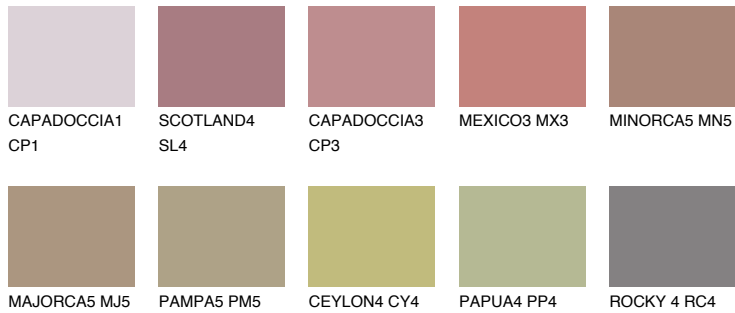

COLOUR DETAILS

FORMENTERA5 FR5

☀️ 24% **TSR** 29%

Matching colours

COLOURS

INTENSE

For more information on plasters and paints, go to www.ceresit.ee

*The presented colours refer to plasters and paints offered by Ceresit. Due to the use of digital techniques, the presented colours might not represent the original ones, thus they cannot be considered as a reliable colour presentation. We recommend checking the authentic colour samples.