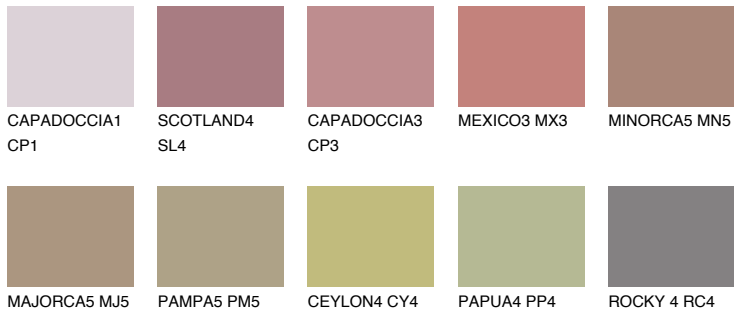

# COLOUR DETAILS

### Matching colours

#### COLOURS

#### INTENSE

For more information on plasters and paints, go to [www.ceresit.ee](http://www.ceresit.ee)

\*The presented colours refer to plasters and paints offered by Ceresit. Due to the use of digital techniques, the presented colours might not represent the original ones, thus they cannot be considered as a reliable colour presentation. We recommend checking the authentic colour samples.