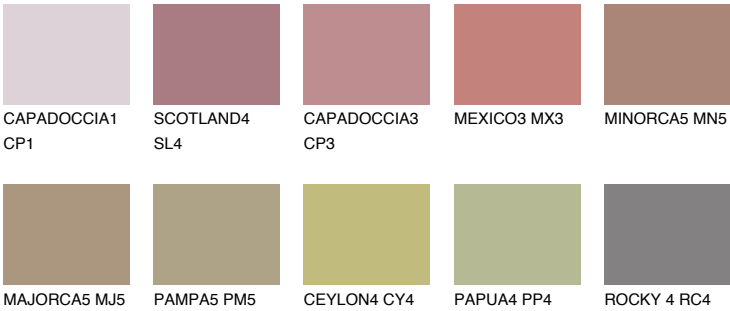

FORMENTERA5 FR5

☀️ 24% **TSR** 29%

Matching colours

COLOURS

INTENSE

For more information on plasters and paints, go to www.ceresit.ee

*The presented colours refer to plasters and paints offered by Ceresit. Due to the use of digital techniques, the presented colours might not represent the original ones, thus they cannot be considered as a reliable colour presentation. We recommend checking the authentic colour samples.