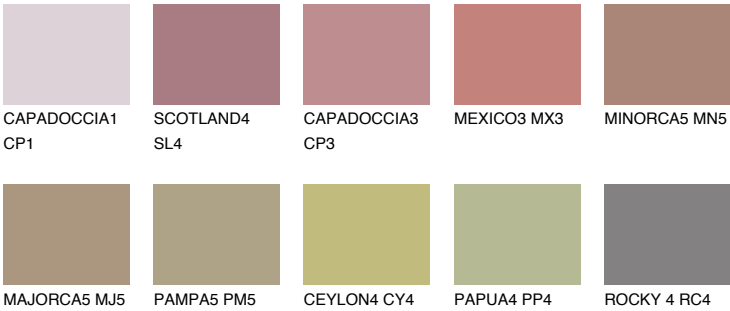

FORMENTERA5 FR5

☀ 24% **TSR** 29%

Matching colours

COLOURS

INTENSE

For more information on plasters and paints, go to www.ceresit.ee

*The presented colours refer to plasters and paints offered by Ceresit. Due to the use of digital techniques, the presented colours might not represent the original ones, thus they cannot be considered as a reliable colour presentation. We recommend checking the authentic colour samples.