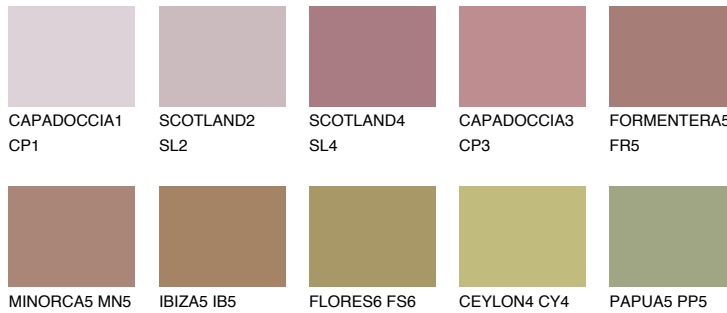

COLOUR DETAILS

FORMENTERA6 FR6

☀️ 15% **TSR 20%**

Matching colours

COLOURS

INTENSE

For more information on plasters and paints, go to www.ceresit.ee

*The presented colours refer to plasters and paints offered by Ceresit. Due to the use of digital techniques, the presented colours might not represent the original ones, thus they cannot be considered as a reliable colour presentation. We recommend checking the authentic colour samples.