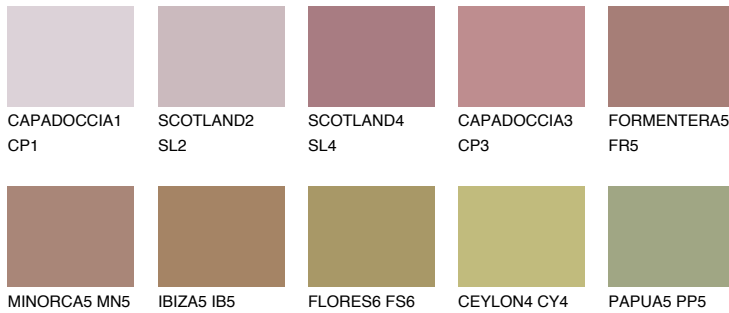

# COLOUR DETAILS

### Matching colours

#### COLOURS

#### INTENSE

For more information on plasters and paints, go to  
[www.ceresit.ee](http://www.ceresit.ee)

\*The presented colours refer to plasters and paints offered by Ceresit. Due to the use of digital techniques, the presented colours might not represent the original ones, thus they cannot be considered as a reliable colour presentation. We recommend checking the authentic colour samples.