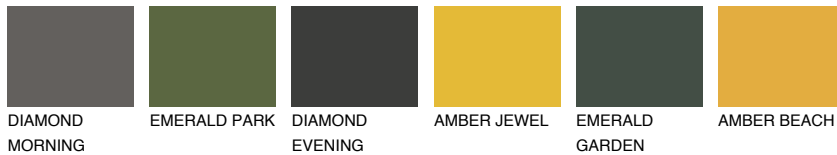

COLOUR DETAILS

FORMENTERA6 FR6

15% TSR 20%

Matching colours

COLOURS

INTENSE

For more information on plasters and paints, go to www.ceresit.ee

*The presented colours refer to plasters and paints offered by Ceresit. Due to the use of digital techniques, the presented colours might not represent the original ones, thus they cannot be considered as a reliable colour presentation. We recommend checking the authentic colour samples.