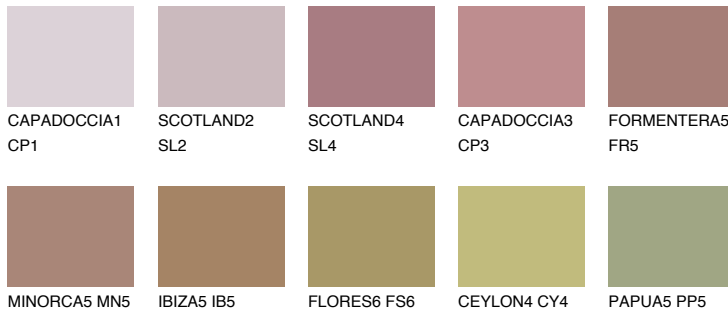

COLOUR DETAILS

FORMENTERA6 FR6

15% TSR 20%

Matching colours

COLOURS

INTENSE

For more information on plasters and paints, go to www.ceresit.ee

*The presented colours refer to plasters and paints offered by Ceresit. Due to the use of digital techniques, the presented colours might not represent the original ones, thus they cannot be considered as a reliable colour presentation. We recommend checking the authentic colour samples.