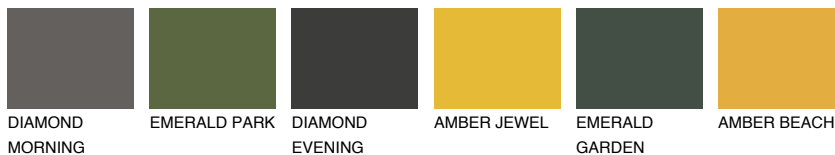

COLOUR DETAILS

FORMENTERA6 FR6

☀️ 15% **TSR 20%**

Matching colours

COLOURS

INTENSE

For more information on plasters and paints, go to www.ceresit.ee

*The presented colours refer to plasters and paints offered by Ceresit. Due to the use of digital techniques, the presented colours might not represent the original ones, thus they cannot be considered as a reliable colour presentation. We recommend checking the authentic colour samples.