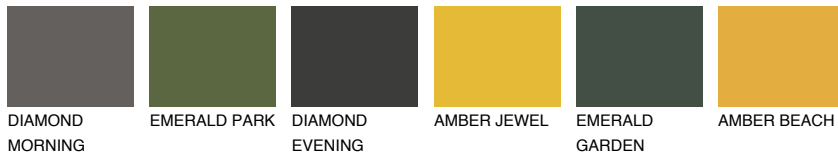

COLOUR DETAILS

FORMENTERA6 FR6

☀ 15%   **TSR 20%**

Matching colours

COLOURS

INTENSE

For more information on plasters and paints, go to
www.ceresit.ee

*The presented colours refer to plasters and paints offered by Ceresit. Due to the use of digital techniques, the presented colours might not represent the original ones, thus they cannot be considered as a reliable colour presentation. We recommend checking the authentic colour samples.