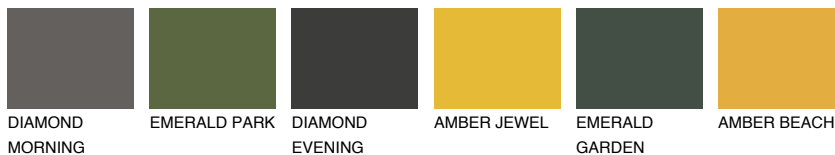

COLOUR DETAILS

FORMENTERA6 FR6

☀ 15% **TSR 20%**

Matching colours

COLOURS

INTENSE

For more information on plasters and paints, go to www.ceresit.ee

*The presented colours refer to plasters and paints offered by Ceresit. Due to the use of digital techniques, the presented colours might not represent the original ones, thus they cannot be considered as a reliable colour presentation. We recommend checking the authentic colour samples.