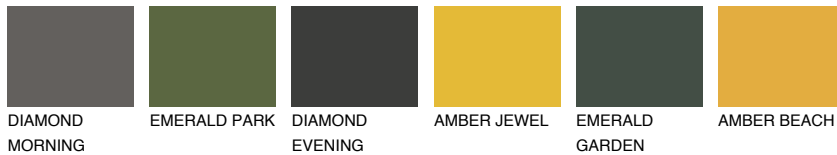

COLOUR DETAILS

FORMENTERA6 FR6

☀ 15% **TSR 20%**

Matching colours

COLOURS

INTENSE

For more information on plasters and paints, go to www.ceresit.ee

*The presented colours refer to plasters and paints offered by Ceresit. Due to the use of digital techniques, the presented colours might not represent the original ones, thus they cannot be considered as a reliable colour presentation. We recommend checking the authentic colour samples.