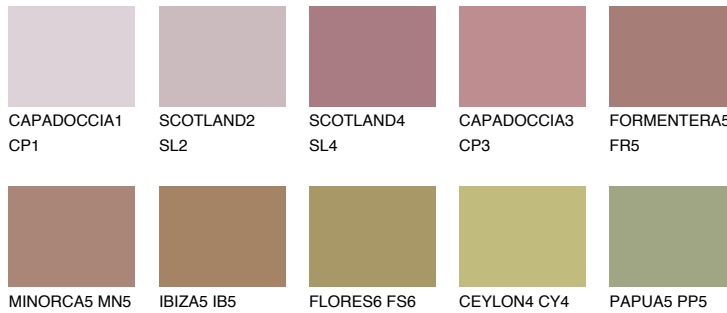

COLOUR DETAILS

FORMENTERA6 FR6

☀ 15% **TSR 20%**

Matching colours

COLOURS

INTENSE

For more information on plasters and paints, go to www.ceresit.ee

*The presented colours refer to plasters and paints offered by Ceresit. Due to the use of digital techniques, the presented colours might not represent the original ones, thus they cannot be considered as a reliable colour presentation. We recommend checking the authentic colour samples.