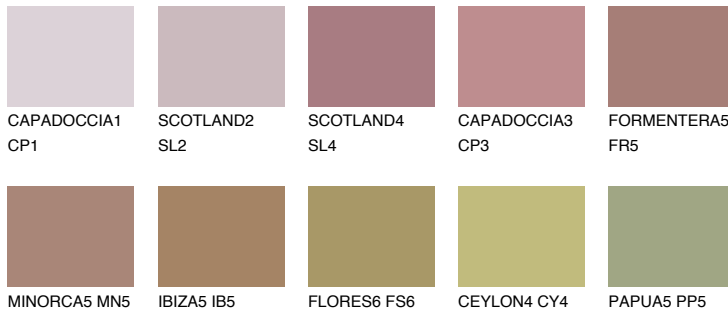

COLOUR DETAILS

FORMENTERA6 FR6

☀ 15% **TSR 20%**

Matching colours

COLOURS

INTENSE

For more information on plasters and paints, go to www.ceresit.ee

*The presented colours refer to plasters and paints offered by Ceresit. Due to the use of digital techniques, the presented colours might not represent the original ones, thus they cannot be considered as a reliable colour presentation. We recommend checking the authentic colour samples.