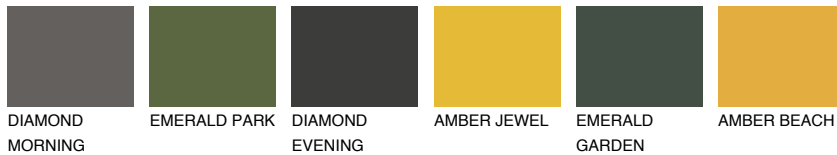

COLOUR DETAILS

FORMENTERA6 FR6

☀️ 15%   **TSR 20%**

Matching colours

COLOURS

INTENSE

For more information on plasters and paints, go to www.ceresit.ee

*The presented colours refer to plasters and paints offered by Ceresit. Due to the use of digital techniques, the presented colours might not represent the original ones, thus they cannot be considered as a reliable colour presentation. We recommend checking the authentic colour samples.