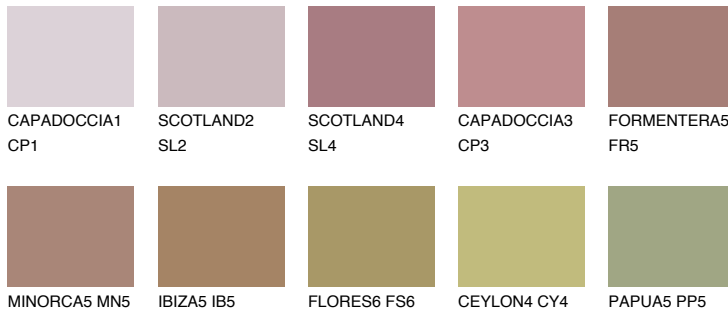

# COLOUR DETAILS

### Matching colours

#### COLOURS

#### INTENSE

For more information on plasters and paints, go to [www.ceresit.ee](http://www.ceresit.ee)

\*The presented colours refer to plasters and paints offered by Ceresit. Due to the use of digital techniques, the presented colours might not represent the original ones, thus they cannot be considered as a reliable colour presentation. We recommend checking the authentic colour samples.