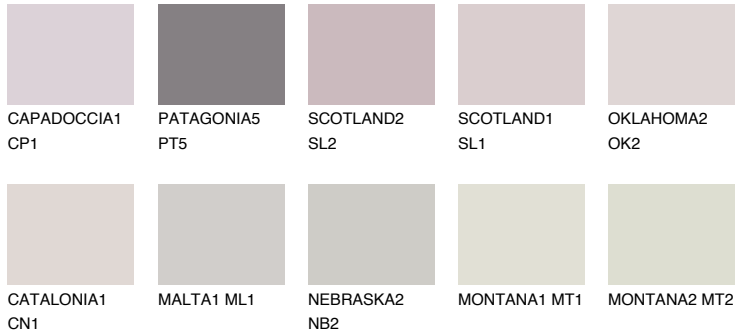

# COLOUR DETAILS

## ASTURIA1 AS1

62% TSR 65%

### Matching colours

#### COLOURS