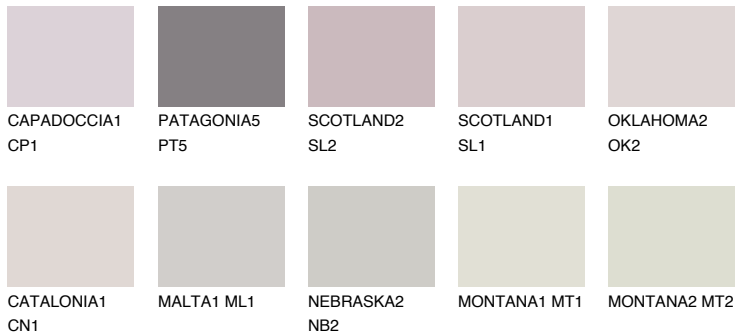

COLOUR DETAILS

ASTURIA1 AS1

62% TSR 65%

Matching colours

COLOURS

INTENSE

For more information on plasters and paints, go to www.ceresit.ee

*The presented colours refer to plasters and paints offered by Ceresit. Due to the use of digital techniques, the presented colours might not represent the original ones, thus they cannot be considered as a reliable colour presentation. We recommend checking the authentic colour samples.