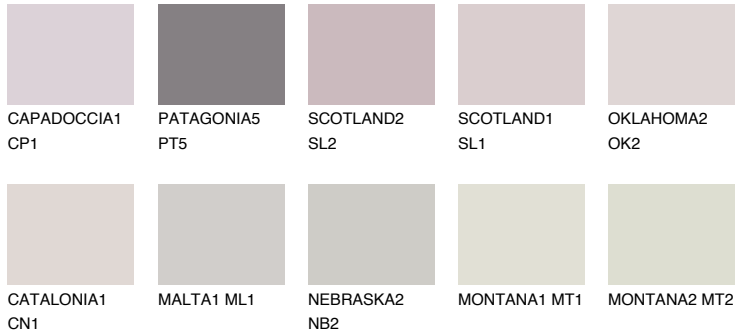

COLOUR DETAILS

ASTURIA1 AS1

62% TSR 65%

Matching colours

COLOURS

INTENSE

For more information on plasters and paints, go to www.ceresit.ee

*The presented colours refer to plasters and paints offered by Ceresit. Due to the use of digital techniques, the presented colours might not represent the original ones, thus they cannot be considered as a reliable colour presentation. We recommend checking the authentic colour samples.